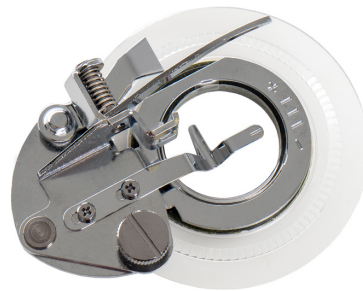

## Singer Flower Stitch Foot (250026113-06)

Model No: 250026113-06

**Price:**

---

Rs. 3,155

**Warranty:**

---

0 No(s) manufacturer warranty.