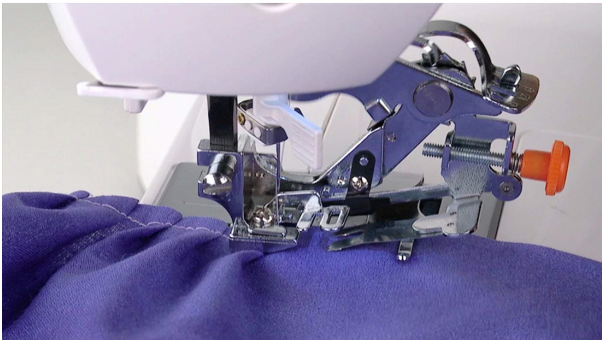

SINGER®

Singer Ruffler Foot (250027013-06)

Model No: 250027013-06

Price:

Rs. 3,371

Warranty:

0 No(s) manufacturer warranty.

Delivery: