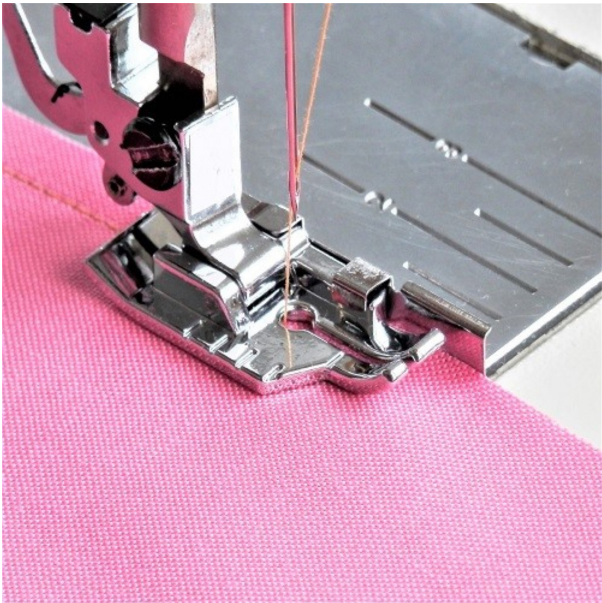

SINGER®

Singer 1/4" Foot With Guide (250051913)

Model No: 250051913

Price:

Rs. 1,108

Warranty:

0 No(s) manufacturer warranty.

Delivery: