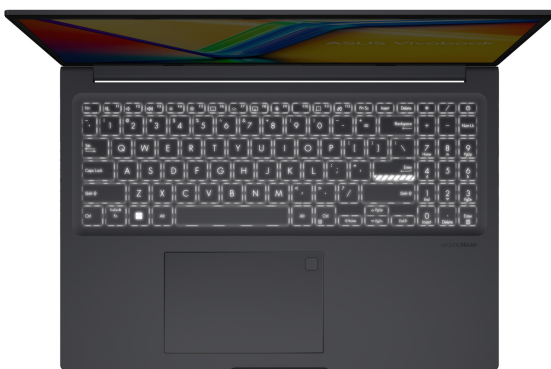

ASUS Creator K3605ZU-MB225WS - 12th Gen i5-12500H, 16GB RAM, 512GB SSD, Indie Black

Model No: AS-K-12G-I5-512-225-BLK

Price:

Rs. 399,999

Warranty:

2 Years(s) manufacturer warranty.
2 Year Warranty (System + Adapter) 1 Year Warranty (Battery)

Specifications:

- :Type: Laptop
- :Suitability: For School Students,For University Students,For Professionals
- :Model: K3605ZU-MB225WS
- :Generation: 12th gen
- :Processor: Intel® Core™ i5-12500H Processor 2.5 GHz (18M Cache, up to 4.5 GHz, 4P+8E cores)
- :Graphic: NVIDIA® GeForce RTX™ 4050
- :Graphic Memory: 6GB GDDR6
- :Integrated GPU: Intel® UHD Graphics
- :Storage: 512GB M.2 NVMe™ PCIe® 4.0 SSD
- :Memory: 16GB DDR4 on board
- :Display - Panel Size: 16.0-inch
- :Display - Resolution: WUXGA (1920 x 1200) 16:10 aspect ratio
- :Display - Refresh Rate: 60Hz refresh rate
- :Display - Brightness: 300nits
- :Display - Anti Glare: Anti-glare display
- :Keyboard: Backlit Chiclet Keyboard
- :Touch Pad: Precision touchpad
- :Audio: SonicMaster, Built-in speaker
- :Web Cam: 720p HD camera with privacy shutter
- :Built-In Microphone: Built-in array microphone
- :I/O Ports: 2x USB 3.2 Gen 1 Type-A (data speed up to 5Gbps), 1x Thunderbolt™ 4 with support for display / power delivery (data speed up to 40Gbps), 1x HDMI 2.1 TMDS, 1x 3.5mm Combo Audio Jack, 1x DC-in, SD 4.0 card reader
- :Wi-Fi: Wi-Fi 6E(802.11ax) (Dual band) 1*1
- :Bluetooth: Bluetooth® 5.3
- :Battery: 70WHrs, 3S1P, 3-cell Li-ion
- :Power Adapter: 120W AC Adapter
- :Power Requirements (Voltage/Frequency): Output: 20V DC, 6A, 120W, Input: 100~240V AC 50/60Hz universal