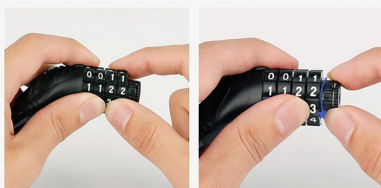

Global Tools Bike Lock - ATCBLGTNUM - With 4 Digit Password - Premium (1 cm x 53 cm)

Model No: BY-ATCBLGTNUM

PASSWORD SETTING

step:1
Initial password alignment arrow

step:2
Rotate the lock as shown

step:3
Turn the character wheel to set the password you want.

Specifications:

- Type: Bike / Bicycle / Scooter Safety Lock
- Material: Zinc Alloy + PVC
- Design / Build: Easy To Handle With Light Weight & Novel Shape
- Cable Length: 53 cm
- Cable Width: 1 cm
- Lock Head: High-Strength Zinc Alloy Lock Head
- Keys: No
- Suitable For: Bicycle Lock And Anti-Theft Lock
- Durability: Sturdy And Durable, Safe Anti-Theft, Anti-Corrosion And Anti-Rust
- Password Type / Info: Four Digit Password & 10,000 Kinds Of Arrangements / Password Security Is More Secure (Initial Password: 0000)
- Password Setting: Step 1 - Initial Password Alignment Arrow | Step 2 - Rotate The Lock As Show On The Product | Step 3 - Turn The Character Wheel To Set The Password You Want | Step 4 - Turn The Lock Back To Its Original Position And The Password Is Set.
- Color: Not Available For Selection (Comes With Random Colors)
- Dimensions: 1 cm x 53 cm
- Weight: 100 g