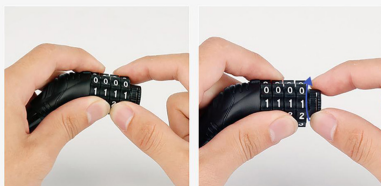

Global Tools Bike Lock - ATCBLGTNUM - With 4 Digit Password - Premium (1 cm x 53 cm)

Model No: BY-ATCBLGTNUM

PASSWORD SETTING

step:1
Initial password alignment arrow

step:2
Rotate the lock as shown

step:3
Turn the character wheel to set the password you want.

Specifications:

- Type: Bike / Bicycle / Scooter Safety Lock
- Material: Zinc Alloy + PVC
- Design / Build: Easy To Handle With Light Weight & Novel Shape
- Cable Length: 53 cm
- Cable Width: 1 cm
- Lock Head: High-Strength Zinc Alloy Lock Head
- Keys: No
- Suitable For: Bicycle Lock And Anti-Theft Lock
- Durability: Sturdy And Durable, Safe Anti-Theft, Anti-Corrosion And Anti-Rust
- Password Type / Info: Four Digit Password & 10,000 Kinds Of Arrangements / Password Security Is More Secure (Initial Password: 0000)
- Password Setting: Step 1 - Initial Password Alignment Arrow | Step 2 - Rotate The Lock As Show On The Product | Step 3 - Turn The Character Wheel To Set The Password You Want | Step 4 - Turn The Lock Back To Its Original Position And The Password Is Set.
- Color: Not Available For Selection (Comes With Random Colors)
- Dimensions: 1 cm x 53 cm
- Weight: 100 g