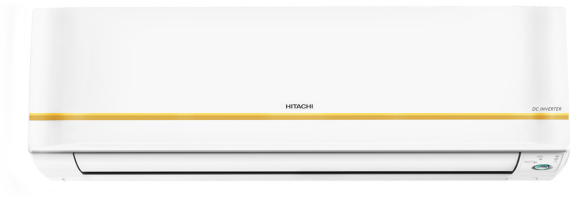

HITACHI

Hitachi Air Conditioner - Inverter 12000 BTU With WIFI (H-RAPG012MFEOE)

Model No: H-RAPG012MFEOE

12000 BTU

Price:

Rs. 264,999

Warranty:

1 Year(s) manufacturer warranty.

Specifications:

- Type: Wall Mounted - Inverter
- Refrigerant: R32
- Compressor - Brand: Tropical Rotary
- Rated Power Supply (Volts/Hz/Phase): 230/50/1
- Rated Cooling Capacity (BTU/Hr): 12000 BTU
- Rated Power Input (W): 1099W
- Rated EER: 3.2
- Fan Speed: 5
- Air Flow (IDU) (Cooling / Heating) (CFM): CFM425
- Sound Level (IDU) (Cooling / Heating): 37db
- Suction Line Diameter: 9.53 (3/8")
- Liquid Line Diameter: 6.35 (1/4")
- On/Off Timer: yes
- Auto Restart: On/ Off times with advance start up
- Sleep Mode: one touch super silent
- Remote Control: Yes
- Dimension (IDU) (W X H X D): 798 X 295 X 239 mm
- Dimension (ODU) (W X H X D): 658 X 530 X 274 mm
- Net Weight (IDU): 8.5 Kg
- Net Weight (ODU): 25 Kg
- Other Information / Features: Silent air, Odor free air and Surround air, airCloud Home - Wifi Enabled, Tropical Inverter, 100% Cooling at 43° C, 100% Inner Grooved Copper Tubes, Superslit Fins*2, Stabilizer Free Operation, Filter clean indicator, Penta Sensor, Superfine Mesh filter, Hydrophilic Fins (Indoor Unit), Backlight Remote controller, At Super Silent fan speed & at a distance of 1 m
- Country Of Origin/Manufacturer: India