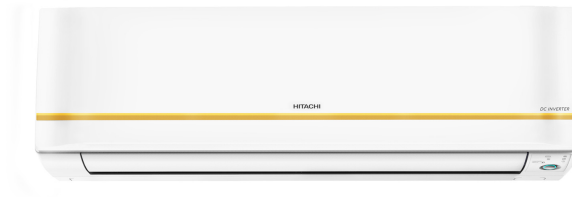

HITACHI

Hitachi Air Conditioner - Inverter 12000 BTU With WIFI (H-RAPG012MFEOE)

Model No: H-RAPG012MFEOE

12000 BTU

Price:

Rs. 264,999

Warranty:

1 Year(s) manufacturer warranty.

Specifications:

- Type: Wall Mounted - Inverter
- Refrigerant: R32
- Compressor - Brand: Tropical Rotary
- Rated Power Supply (Volts/Hz/Phase): 230/50/1
- Rated Cooling Capacity (BTU/Hr): 12000 BTU
- Rated Power Input (W): 1099W
- Rated EER: 3.2
- Fan Speed: 5
- Air Flow (IDU) (Cooling / Heating) (CFM): CFM425
- Sound Level (IDU) (Cooling / Heating): 37db
- Suction Line Diameter: 9.53 (3/8")
- Liquid Line Diameter: 6.35 (1/4")
- On/Off Timer: yes
- Auto Restart: On/ Off times with advance start up
- Sleep Mode: one touch super silent
- Remote Control: Yes
- Dimension (IDU) (W X H X D): 798 X 295 X 239 mm
- Dimension (ODU) (W X H X D): 658 X 530 X 274 mm
- Net Weight (IDU): 8.5 Kg
- Net Weight (ODU): 25 Kg
- Other Information / Features: Silent air, Odor free air and Surround air, airCloud Home - Wifi Enabled, Tropical Inverter, 100% Cooling at 43° C, 100% Inner Grooved Copper Tubes, Superslit Fins*2, Stabilizer Free Operation, Filter clean indicator, Penta Sensor, Superfine Mesh filter, Hydrophilic Fins (Indoor Unit), Backlight Remote controller, At Super Silent fan speed & at a distance of 1 m
- Country Of Origin/Manufacturer: India