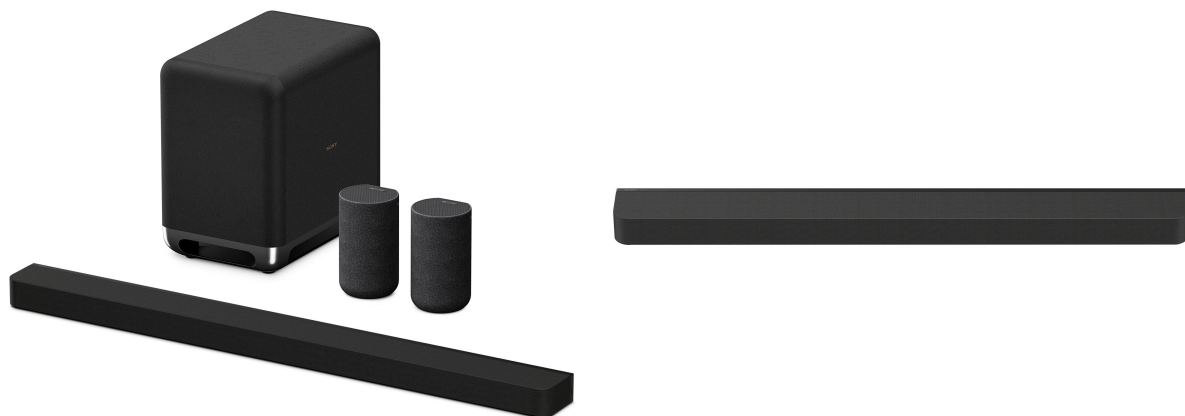

SONY

Sony HT-A8000 Bravia Theatre Bar 8 With RS5 Speakers And SW5 Subwoofer

Model No: HT-A8000-RS5-SW5

Price:

Rs. 1,088,999

Warranty:

1 Years(s) manufacturer warranty.
1 Year Manufacturer Warranty.

Delivery:

Specifications:

- Type: Soundbar, Rear Speakers, Subwoofer
- Power Output: Rear Speakers: 180W (L:90W+R:90W), Subwoofer: 300W
- Speaker System: 5.0.2 ch (11 Speaker Inits) Soundbar With Rear Speakers And Subwoofer
- Surround: S-Force PRO, Vertical Surround Engine
- Sound Features: 360 Spatial Sound Mapping, Dolby Speaker Virtual, DTS Virtual: X
- Bass Boost: Yes
- Display / Panel: Yes
- Bluetooth: Bluetooth V5.2
- NFC: No
- Wifi: Yes
- Ethernet: No
- Tuner: No
- Lighting Effects: No
- Karaoke: No
- Speaker / Woofer Specifications: Amplifier Channels - Soundbar: 11ch, Rear Speakers: 6ch (L:3ch + R:3ch), Subwoofer: 1ch
- Playable Discs (Video): No
- Convenience Features: Night Mode, Voice Mode
- Inputs: 1x HDMI 2.1 - ARC/Audio/Video/eARC
- Outputs: 1x HDMI 2.1 - ARC/eARC/Audio/Video, 1x 1/8" / 3.5 mm - Audio
- Remote Control: Yes
- Play Time: Rear Speakers: 10 Hours
- Charging Time: Rear speakers: 4 Hours
- Power Consumption: Soundbar: 60W, Subwoofer: 43W
- Dimensions: Soundbar: 1100 x 64 x 113 mm, Rear Speakers; 145x250x134mm, Subwoofer; 277 X 409 X 422mm
- Weight: Subwoofer: 4.7kg, Rear Speakers: 2.4kg, Subwoofer: 13kg
- Colors: Black

- Other Information: 360 Spatial Sound That Adapts To Your Environment With Rear Speakers From Sony, Dolby Atmos, DTS:X, IMAX Enhanced

Date: 2024-11-24 12:07