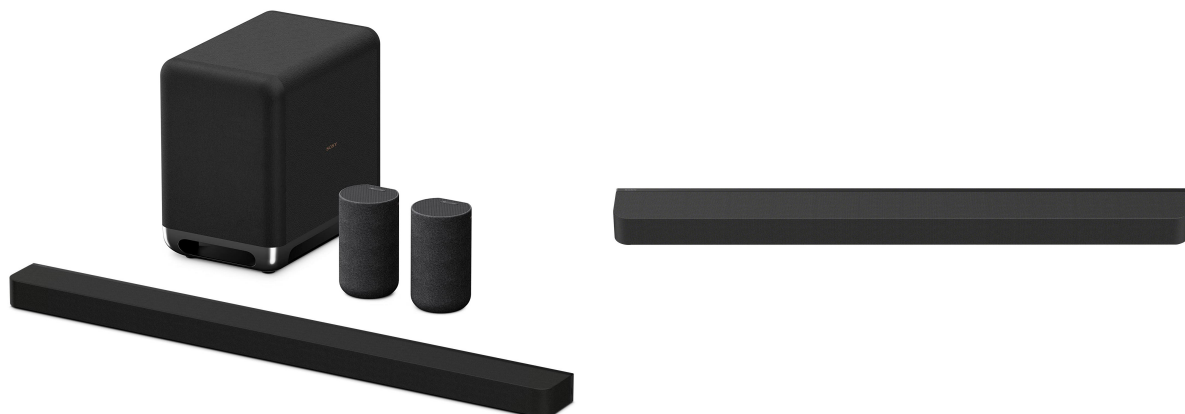

SONY

Sony HT-A8000 Bravia Theatre Bar 8 With RS5 Speakers And SW5 Subwoofer

Model No: HT-A8000-RS5-SW5

Price:

Rs. 1,088,999

Warranty:

1 Years(s) manufacturer warranty.
1 Year Manufacturer Warranty.

Delivery:

Specifications:

- Type: Soundbar, Rear Speakers, Subwoofer
- Power Output: Rear Speakers: 180W (L:90W+R:90W), Subwoofer: 300W
- Speaker System: 5.0.2 ch (11 Speaker Inits) Soundbar With Rear Speakers And Subwoofer
- Surround: S-Force PRO, Vertical Surround Engine
- Sound Features: 360 Spatial Sound Mapping, Dolby Speaker Virtual, DTS Virtual: X
- Bass Boost: Yes
- Display / Panel: Yes
- Bluetooth: Bluetooth V5.2
- NFC: No
- Wifi: Yes
- Ethernet: No
- Tuner: No
- Lighting Effects: No
- Karaoke: No
- Speaker / Woofer Specifications: Amplifier Channels - Soundbar: 11ch, Rear Speakers: 6ch (L:3ch + R:3ch), Subwoofer: 1ch
- Playable Discs (Video): No
- Convenience Features: Night Mode, Voice Mode
- Inputs: 1x HDMI 2.1 - ARC/Audio/Video/eARC
- Outputs: 1x HDMI 2.1 - ARC/eARC/Audio/Video, 1x 1/8" / 3.5 mm - Audio
- Remote Control: Yes
- Play Time: Rear Speakers: 10 Hours
- Charging Time: Rear speakers: 4 Hours
- Power Consumption: Soundbar: 60W, Subwoofer: 43W
- Dimensions: Soundbar: 1100 x 64 x 113 mm, Rear Speakers; 145x250x134mm, Subwoofer; 277 X 409 X 422mm
- Weight: Subwoofer: 4.7kg, Rear Speakers: 2.4kg, Subwoofer: 13kg
- Colors: Black

- Other Information: 360 Spatial Sound That Adapts To Your Environment With Rear Speakers From Sony, Dolby Atmos, DTS:X, IMAX Enhanced

Date: 2024-09-19 20:54