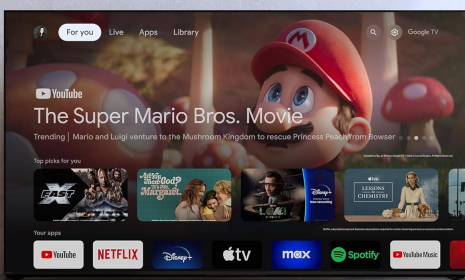

SONY

Sony BRAVIA 3 43" LED 4K HDR Google TV

Model No: K-43S30

Google TV brings together movies, shows, live TV and more from across your apps and subscriptions and organizes them just for you.

Google TV Hey Google