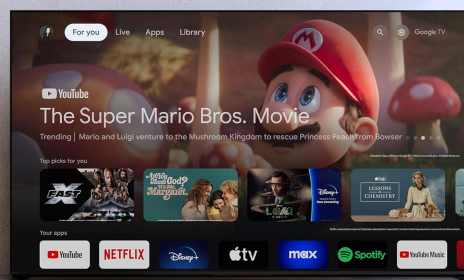

Google TV brings together
movies, shows, live TV and more
from across your apps and subscriptions
and organizes them just for you.

Google TV

Hey Google