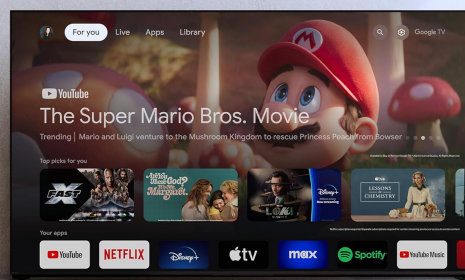

Google TV brings together
movies, shows, live TV and more
from across your apps and subscriptions
and organizes them just for you.

Google TV

Hey Google