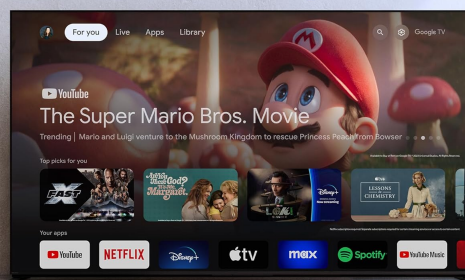

Google TV brings together
movies, shows, live TV and more
from across your apps and subscriptions
and organizes them just for you.

Google TV Hey Google