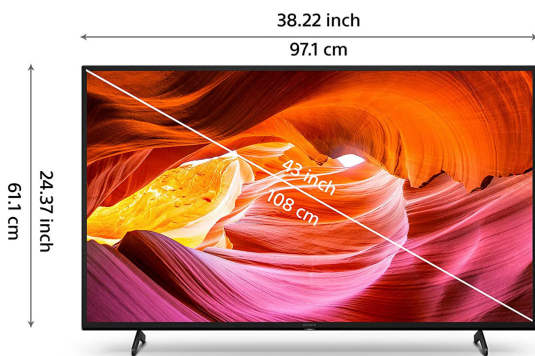

SONY

Sony 43" X75K 4K UHD HDR Smart Google TV

Model No: KD-43X75K

43"

Delivering the excitement of movies and games in vividly detailed HDR

Standard Dynamic Range

Price:

Rs. 329,999

Specifications:

- Type: SMART TV (ANDROID TV)
- Screen Size: 43"
- Display Type: LCD
- Display Resolution: 3840x2161
- Color: BLACK
- Backlight Type: Direct LED
- Picture (Processing) - Colour Enhancement: Live Colour™ Technology
- Picture (Processing) - Contrast Enhancement: Dynamic Contrast Enhancer
- Picture (Processing) - Picture Modes: Vivid,Standard,Cinema,Game,Graphic,Photo,Custom
- Picture (Processing) - HDR (High Dynamic Range) Compatibility: Yes(HDR10, HLG)
- Picture (Processing) - Picture Processor: 4K Processor X1™
- Picture (Processing) - Motion Enhancer: Motionflow™ XR 200 (Native 50Hz)
- Picture (Processing) - Video Signal Support: HDMI™ signal :4096x2160p(24,50,60Hz), 3840x2160p(24,25,30,50,60Hz), 1080p(30,50,60Hz), 1080/24p, 1080i(50,60Hz), 720p(30,50,60Hz), 720/24p, 576p, 576i 480p, 480i
- Sound (Speakers / Amplifier) - Speaker Type: Open Baffle Speaker
- Sound (Speakers / Amplifier) - Audio Power Output: 10W + 10W
- Sound (Processing) - Dolby Audio Format Dupport: Dolby™ Audio
- Sound (Processing) - DTS Audio Format Support: No
- Software - Electronic Program Guide (EPG): Yes
- Software - On/Off Timer: Yes (Off Timer)
- Software - Sleep Timer: Yes
- Software - Closed Captions (Analog/Digital): (Analogue)No(Digital)Subtitle
- Software - Voice Search: Yes
- Software - Text Magnification: Yes
- Software - Text Input Language: RABIC / ENGLISH / FRENCH / GERMAN / HEBREW / HINDI / ITALIAN / JAPANESE / KOR / NORWEGIAN / PER / PORTUGUESE / RUSSIAN / SPANISH / THAI / VIETNAMESE / SIMPLIFIED CHINESE / TRADITIONAL CHINESE
- Software - Teletext: Yes