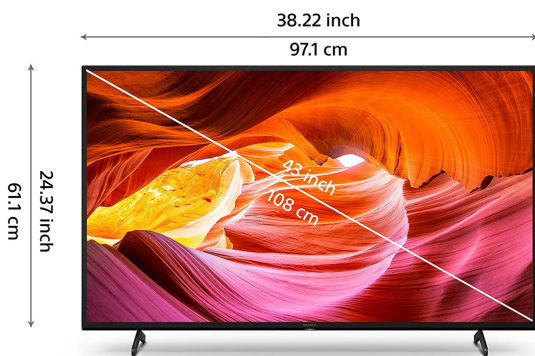

SONY

Sony 43" X75K 4K UHD HDR Smart Google TV

Model No: KD-43X75K

43"

Delivering the excitement of movies
and games in vividly detailed HDR

Standard Dynamic Range

Price:

Rs. 329,999

Specifications:

- Type: SMART TV (ANDROID TV)
- Screen Size: 43"
- Display Type: LCD
- Display Resolution: 3840x2161
- Color: BLACK
- Backlight Type: Direct LED
- Picture (Processing) - Colour Enhancement: Live Colour™ Technology
- Picture (Processing) - Contrast Enhancement: Dynamic Contrast Enhancer
- Picture (Processing) - Picture Modes: Vivid,Standard,Cinema,Game,Graphic,Photo,Custom
- Picture (Processing) - HDR (High Dynamic Range) Compatibility: Yes(HDR10, HLG)
- Picture (Processing) - Picture Processor: 4K Processor X1™
- Picture (Processing) - Motion Enhancer: Motionflow™ XR 200 (Native 50Hz)
- Picture (Processing) - Video Signal Support: HDMI™ signal :4096x2160p(24,50,60Hz), 3840x2160p(24,25,30,50,60Hz), 1080p(30,50,60Hz), 1080/24p, 1080i(50,60Hz), 720p(30,50,60Hz), 720/24p, 576p, 576i 480p, 480i
- Sound (Speakers / Amplifier) - Speaker Type: Open Baffle Speaker
- Sound (Speakers / Amplifier) - Audio Power Output: 10W + 10W
- Sound (Processing) - Dolby Audio Format Dupport: Dolby™ Audio
- Sound (Processing) - DTS Audio Format Support: No
- Software - Electronic Program Guide (EPG): Yes
- Software - On/Off Timer: Yes (Off Timer)
- Software - Sleep Timer: Yes
- Software - Closed Captions (Analog/Digital): (Analogue)No(Digital)Subtitle
- Software - Voice Search: Yes
- Software - Text Magnification: Yes
- Software - Text Input Language: RABIC / ENGLISH / FRENCH / GERMAN / HEBREW / HINDI / ITALIAN / JAPANESE / KOR / NORWEGIAN / PER / PORTUGUESE / RUSSIAN / SPANISH / THAI / VIETNAMESE / SIMPLIFIED CHINESE / TRADITIONAL CHINESE
- Software - Teletext: Yes