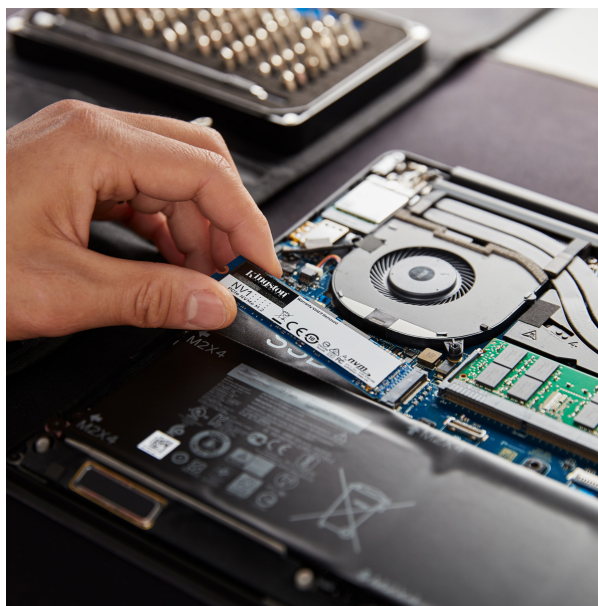

Kingston NV1 NVMe PCIe SSD M.2 2280 (1TB)

Model No: KG-SNVS-1TB-NVME-SSD

1 TB

1 TB

Price:

Rs. 62,399

Warranty:

---

3 Years(s) manufacturer warranty.
3 Year Limited Warranty.