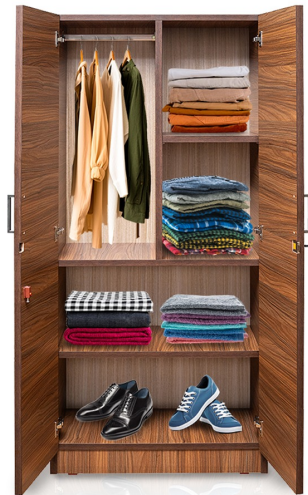

2 Door Wardrobe - Cairo Walnut Colour (LF-ECOM-2WD-CRW-S)

Model No: LF-ECOM-2WD-CRW-S

Price:

Rs. 31,799

Warranty:

3 Years(s) manufacturer warranty.

3 Year Comprehensive Warranty (Only For Manufacturing & Timber Defects.) Fabric, PVC & Leather Defects Will Not Cover.

Specifications:

- Type: 2 Door Wardrobe
- Material: E2 Particle Board
- Ideal/Suitable For: Bedroom
- Care Instructions: Wipe Clean Using A Damp Cloth And A Mild Cleaner, Wipe Dry With A Clean Cloth
- Country Of Origin: Sri Lanka
- Dimensions: L - 80.5cm X W - 42.5cm X H - 183.3cm
- Colors: Cairo Walnut
- Weight: 90Kg
- Other Information: This Product Can Only Be Purchased Via singer.lk