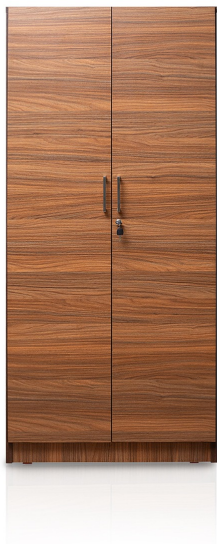

2 Door Wardrobe - Cairo Walnut Colour (LF-ECOM-2WD-CRW-S)

Model No: LF-ECOM-2WD-CRW-S

Price:

Rs. 31,799

Warranty:

3 Years(s) manufacturer warranty.

3 Year Comprehensive Warranty (Only For Manufacturing & Timber Defects.) Fabric, PVC & Leather Defects Will Not Cover.

Specifications:

- Type: 2 Door Wardrobe
- Material: E2 Particle Board
- Ideal/Suitable For: Bedroom
- Care Instructions: Wipe Clean Using A Damp Cloth And A Mild Cleaner, Wipe Dry With A Clean Cloth
- Country Of Origin: Sri Lanka
- Dimensions: L - 80.5cm X W - 42.5cm X H - 183.3cm
- Colors: Cairo Walnut
- Weight: 90Kg
- Other Information: This Product Can Only Be Purchased Via singer.lk