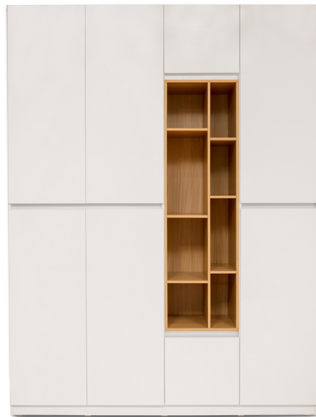

Price:

Rs. 266,999

Warranty:

---

3 years(s) manufacturer warranty.

3 Year Comprehensive Warranty (Only For Manufacturing & Timber Defects.) Fabric, PVC & Leather Defects Will Not Cover.

Delivery:

Delivery - Standard 14 Working Days.

- Delivery Within 7 To 14 Working Days (After Payment Is Made).
- Orthopedic Spring Mattresses And Other Mattresses - Delivery Within 7 To 14 Working Days (After Payment Is Made).
- For Signature Easy Kitchen Products (Pantry Cupboards) - Delivery Within 7 To 10 Working Days (After Payment Is Made).
- For ALUMEX Products - Delivery Within 10 To 14 Working Days (After Payment Is Made).
- For On Order Products - Delivery Within 10 To 15 Working Days (After Payment Is Made).
- For Any Invoice Up To Rs.9,999, A Delivery Rate Of Rs.500 Will Be Charged.