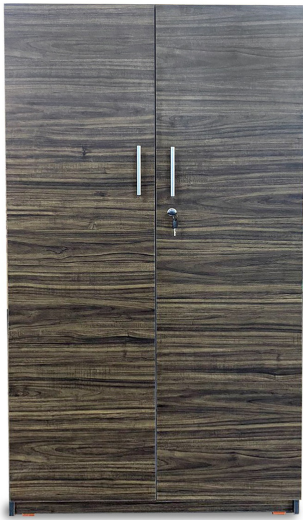

Flash 2 Door Wardrobe - Dark Walnut (LF-FLASH-2WD-DWN-S)

Model No: LF-FLASH-2WD-DWN-S

Price:

Rs. 38,599

Warranty:

1 years(s) manufacturer warranty.

1 Year Comprehensive Warranty (Only For Manufacturing & Timber Defects.)

Specifications:

- Type: 2 Door Wardrobe
- Material: E2 Partical Board
- Frame Material: E2 Partical Board
- Legs Material: E2 Partical Board
- Design: Modern classic
- Ideal/Suitable For: Bedroom
- Country Of Origin: Sri Lanka
- Dimensions: H 162.5cm X L 80.5cm X W 42cm
- Colors: Dark Walnut