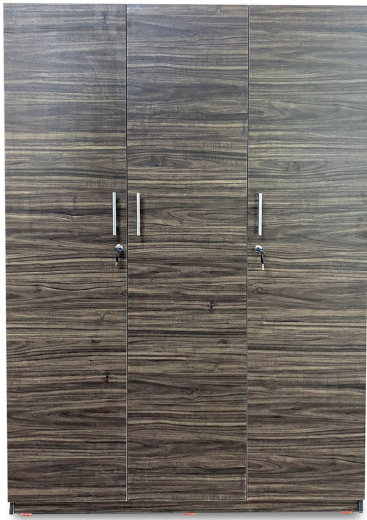

Flash 3 Door Wardrobe - Dark Walnut (LF-FLASH-3WD-DWN-S)

Model No: LF-FLASH-3WD-DWN-S

Price:

Rs. 54,099

Warranty:

1 years(s) manufacturer warranty.

1 Year Comprehensive Warranty (Only For Manufacturing & Timber Defects.)

Specifications:

- Type: 3 Door Wardrobe
- Material: E2 Partical Board
- Frame Material: E2 Partical Board
- Legs Material: E2 Partical Board
- Design: Modern classic
- Ideal/Suitable For: Bedroom
- Country Of Origin: Sri Lanka
- Dimensions: H 182.5cm X L 121.5cm X W 42cm
- Colors: Dark Walnut