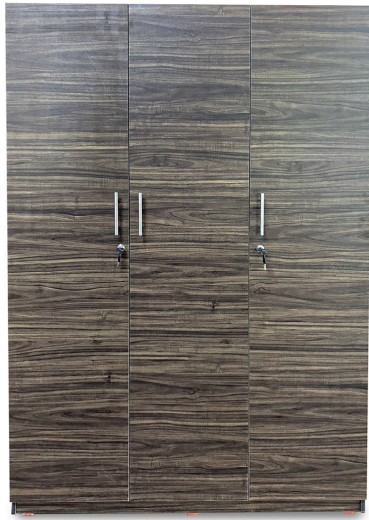

Flash 3 Door Wardrobe - Dark Walnut (LF-FLASH-3WD-DWN-S)

Model No: LF-FLASH-3WD-DWN-S

Price:

Rs. 60,999

Warranty:

1 years(s) manufacturer warranty.

1 Year Comprehensive Warranty (Only For Manufacturing & Timber Defects.)

Specifications:

- Type: 3 Door Wardrobe
- Material: E2 Partical Board
- Frame Material: E2 Partical Board
- Legs Material: E2 Partical Board
- Design: Modern classic
- Ideal/Suitable For: Bedroom
- Country Of Origin: Sri Lanka
- Dimensions: H 182.5cm X L 121.5cm X W 42cm
- Colors: Dark Walnut