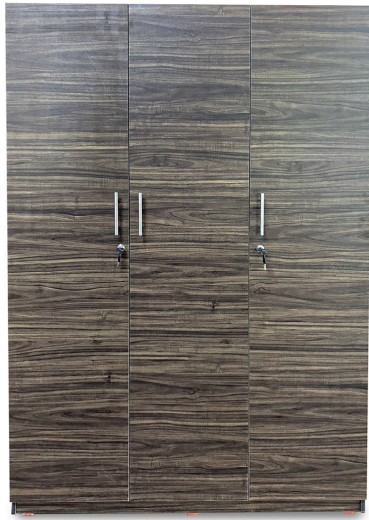

Flash 3 Door Wardrobe - Dark Walnut (LF-FLASH-3WD-DWN-S)

Model No: LF-FLASH-3WD-DWN-S

Price:

Rs. 54,099

Warranty:

1 year(s) manufacturer warranty.

1 Year Comprehensive Warranty (Only For Manufacturing & Timber Defects.)

Specifications:

- Type: 3 Door Wardrobe
- Material: E2 Partical Board
- Frame Material: E2 Partical Board
- Legs Material: E2 Partical Board
- Design: Modern classic
- Ideal/Suitable For: Bedroom
- Country Of Origin: Sri Lanka
- Dimensions: H 182.5cm X L 121.5cm X W 42cm
- Colors: Dark Walnut