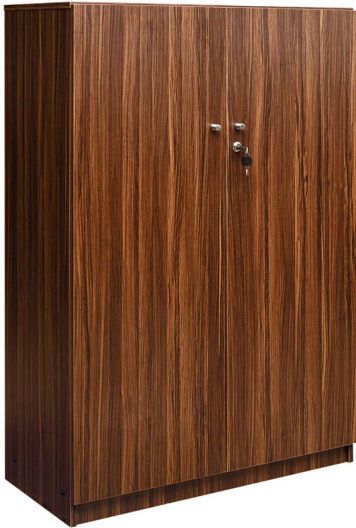

Office Cupboard - Medium - Walnut Color (LF-OFI-OC-002-WN-S)

Model No: LF-OFI-OC-002-WN-S

Price:

Rs. 30,999

Warranty:

3 Years(s) manufacturer warranty.

3 Years Manufacturer Warranty (Warranty Covers Only Manufacturing Defects.)

Specifications:

- :Type: Office Cupboard
- :Material: E2 Partical Board
- :Ideal/Suitable For: Office
- :Country Of Origin: Sri Lanka
- :Dimensions: L-78cm X W-40cm X H-123cm
- :Colors: Walnut

Date: 2024-11-24 18:38