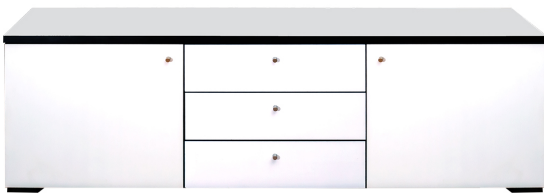

Pearl TV Stand - White Color (LF-PEARL-TVS-WHT-S)

Model No: LF-PEARL-TVS-WHT-S

Price:

Rs. 73,999

Warranty:

3 years(s) manufacturer warranty.

3 Year Comprehensive Warranty (Only For Manufacturing & Timber Defects.)

Delivery:

Delivery - Standard 14 Working Days.

- Delivery Within 7 To 14 Working Days (After Payment Is Made).
- Orthopedic Spring Mattresses And Other Mattresses - Delivery Within 7 To 14 Working Days (After Payment Is Made).
- For Signature Easy Kitchen Products (Pantry Cupboards) - Delivery Within 7 To 10 Working Days (After Payment Is Made).
- For ALUMEX Products - Delivery Within 10 To 14 Working Days (After Payment Is Made).
- For On Order Products - Delivery Within 10 To 15 Working Days (After Payment Is Made).
- For Any Invoice Up To Rs.9,999, A Delivery Rate Of Rs.500 Will Be Charged.
- For Any Invoice From Rs.10,000 To 19,999, A Delivery Rate Of Rs.700 Will Be Charged.

Specifications:

- :Type: TV Stand
- :Material: E1 HMR Board
- :Ideal/Suitable For: Recommended For Up To 42" LCD/LED TVs
- :Country Of Origin: Sri Lanka
- :Dimensions: H572 L1802 D404 mm
- :Colors: White