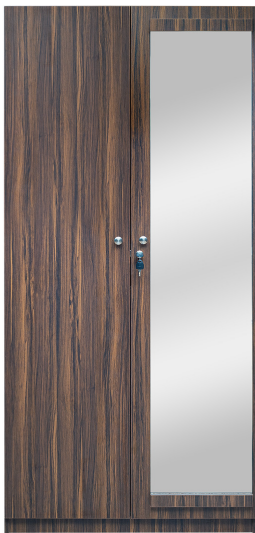

## Rover Wardrobe - 2 Door With Mirror - Walnut (LF-ROVER-2DMW-WN-S)

Model No: LF-ROVER-2DMW-WN-S

## **Specifications:**

---

- :Type: 2 Door Wardrobe
- :Material: E2 Particle Board
- :Design: With Front Mirror
- :Ideal/Suitable For: Bedroom
- :Care Instructions: Care Instruction Wood: Wipe Clean Using A Damp Cloth And A Mild Cleaner Wipe Dry With A Clean Cloth / Care Instruction Mirror Glass: Wipe Clean With A Damp Cloth, Use Only Water Or Window Cleaner, Wipe Dry With A Clean Cloth
- :Country Of Origin: Sri Lanka
- :Dimensions: L - 81cm x W - 46.5cm x H - 182cm
- :Colors: Walnut