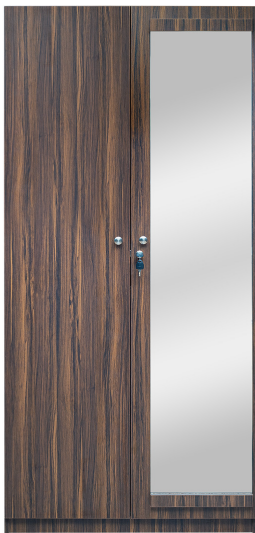

Rover Wardrobe - 2 Door With Mirror - Walnut (LF-ROVER-2DMW-WN-S)

Model No: LF-ROVER-2DMW-WN-S

Price:

Rs. 55,399

Warranty:

3 Years(s) manufacturer warranty.

3 Year Comprehensive Warranty (Only For Manufacturing & Timber Defects.) Fabric, PVC & Leather Defects Will Not Cover.

Specifications:

- :Type: 2 Door Wardrobe
- :Material: E2 Particle Board
- :Design: With Front Mirror
- :Ideal/Suitable For: Bedroom
- :Care Instructions: Care Instruction Wood: Wipe Clean Using A Damp Cloth And A Mild Cleaner Wipe Dry With A Clean Cloth / Care Instruction Mirror Glass: Wipe Clean With A Damp Cloth, Use Only Water Or Window Cleaner, Wipe Dry With A Clean Cloth
- :Country Of Origin: Sri Lanka
- :Dimensions: L - 81cm x W - 46.5cm x H - 182cm
- :Colors: Walnut