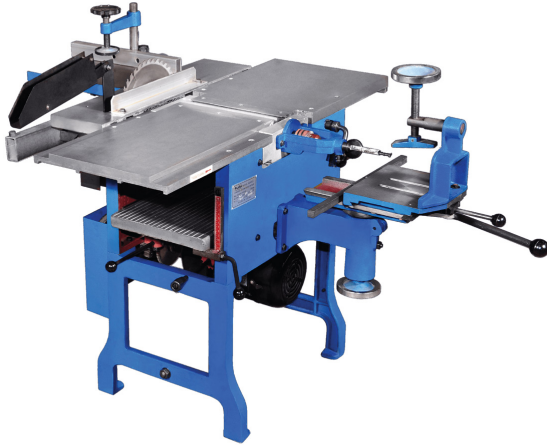

Lida 10" Woodworking Machine With Angle Cutter

Model No: LWM-MQ442A

Price:

Rs. 275,799

Warranty:

6 Months(s) manufacturer warranty.

6 Months

Delivery: