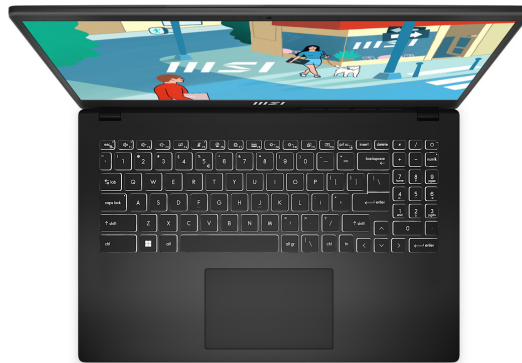

MSI Modern 15 B13M - i3 13th Gen, 8GM RAM, 512GB Storage (Black)

Model No: MSI-MOD15-B13M-I3-BLK

Price:

Rs. 174,999

Warranty:

2 Years(s) manufacturer warranty.

2 Year Warranty (System) 1 Year Warranty (Battery + Adapter)