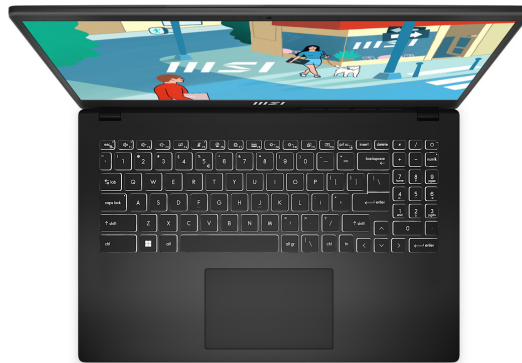

MSI Modern 15 B13M - i7 13th Gen, 16GB RAM, 512GB Storage (Black)

Model No: MSI-MOD15-B13M-I7-BLK

Price:

Rs. 294,999

Warranty:

2 Years(s) manufacturer warranty.

2 Year Warranty (System) 1 Year Warranty (Battery + Adapter)