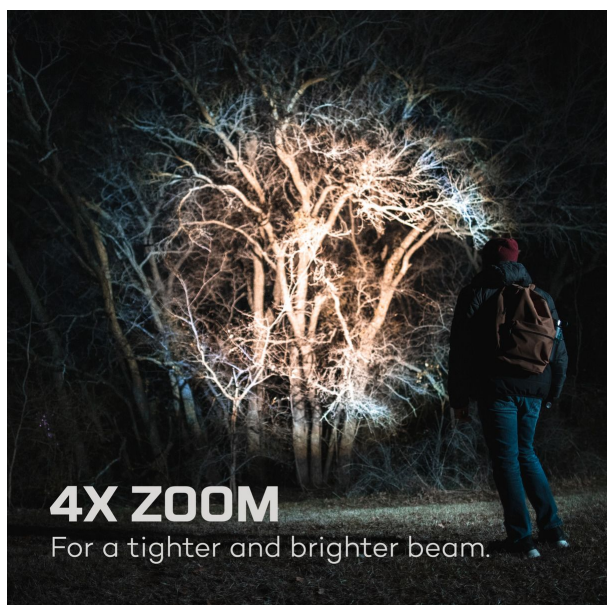

NEBO®

NEBO Flashlight Davinci 2000

Model No: NEB-FLT-0020-G

2000 LUMENS

Brilliant white light.

4X ZOOM

For a tighter and brighter beam.

EFFICIENT