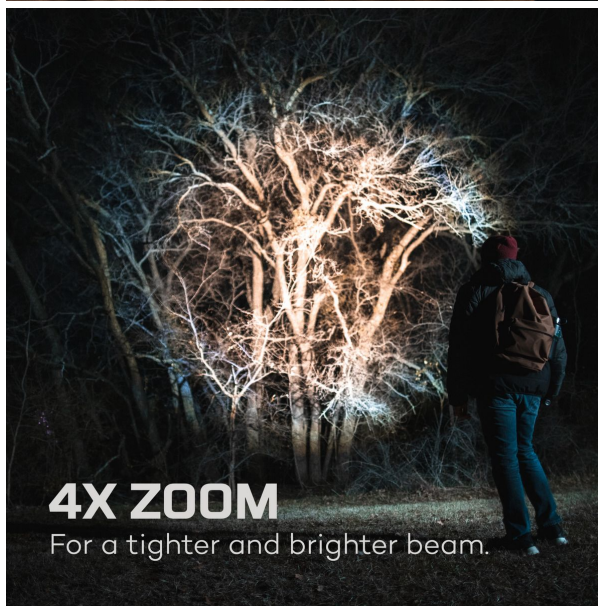

4X ZOOM

For a tighter and brighter beam.