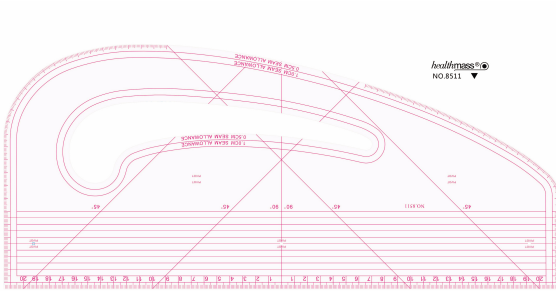

SINGER®

Singer Pattern Master Ruler No. 8511 (PATTERN-MASTER-RULER)

Model No: PATTERN-MASTER-RULER

Price:

Rs. 700

Warranty:

0 (s) manufacturer warranty.

No Warranty

Delivery:

Delivery - Standard 3 To 5 Working Days.

- Delivery Within 3 Working Days For Colombo And Suburbs, 5 Working Days For Other Locations.
- For Any Invoice Up To Rs.9,999, A Delivery Rate Of Rs.500 Will Be Charged.
- For Any Invoice From Rs.10,000 To 19,999, A Delivery Rate Of Rs.700 Will Be Charged.
- For Any Invoice From Rs.20,000 To 49,999, A Delivery Rate Of Rs.900 Will Be Charged.
- For Any Invoice From Rs.50,000 To 99,999, A Delivery Rate Of Rs.1200 Will Be Charged.
- For Any Invoice From Rs.100,000 To 149,999, A Delivery Rate Of Rs.1500 Will Be Charged.
- For Any Invoice From Rs.150,000 And Above, A Delivery Rate Of Rs.2000 Will Be Charged.