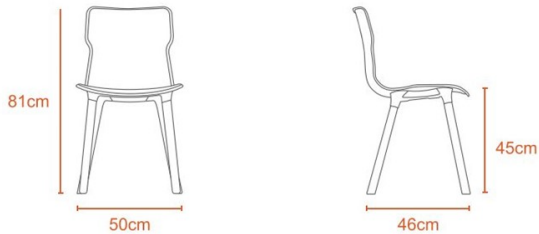

PHOENIX

PHOENIX Duo Wood Chair - Pepper-Mint Color (PF-DUO-WOOD-PM-S)

Model No: PF-DUO-WOOD-PM-S

4.5Kg

Seat - Polypropylene
Base - Nylon
Legs - Wooden

Price:

Rs. 14,299

Warranty:

Specifications:

- Type: Plastic Chairs
- Upholstery: Plastic
- Frame Material: Wooden
- Legs Material: Wooden
- Care Instructions: Wipe Clean Using A Damp Cloth And A Mild Cleaner Wipe Dry With A Clean Cloth
- Country Of Origin: Sri Lanka
- Dimensions: H81 L50 W46 cm
- Colors: Pepper-Mint Color
- Weight: 4.5 Kg