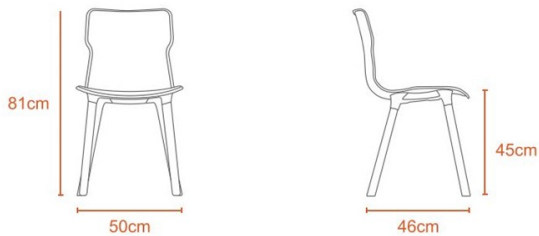

## PHOENIX Duo Wood Chair - Stone Color (PF-DUO-WOOD-ST-S)

Model No: PF-DUO-WOOD-ST-S

4.5Kg

Seat - Polypropylene  
Base - Nylon  
Legs - Wooden

## **Specifications:**

---

- Type: Plastic Chairs
- Upholstery: Plastic
- Frame Material: Wooden
- Legs Material: Wooden
- Care Instructions: Wipe Clean Using A Damp Cloth And A Mild Cleaner Wipe Dry With A Clean Cloth
- Country Of Origin: Sri Lanka
- Dimensions: H81 L50 W46 cm
- Colors: Stone Color
- Weight: 4.5 Kg