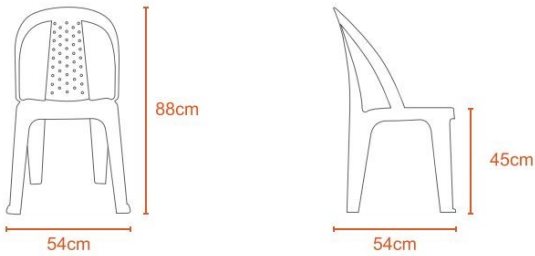

Hola Chair - Coffee Color (PF-HOLA-CF-S)

Model No: PF-HOLA-CF-S

2.1Kg

Polypropylene

Price:

Rs. 3,399

Warranty:

2 Years(s) manufacturer warranty.

Specifications:

- :Type: Plastic Chairs
- :Upholstery: Plastic
- :Material: Plastic
- :Legs Material: Plastic
- :Care Instructions: Wipe Clean Using A Damp Cloth And A Mild Cleaner Wipe Dry With A Clean Cloth
- :Country Of Origin: Sri Lanka
- :Dimensions: H88 L54 W54 cm
- :Colors: Coffee Color
- :Weight: 2.1 Kg