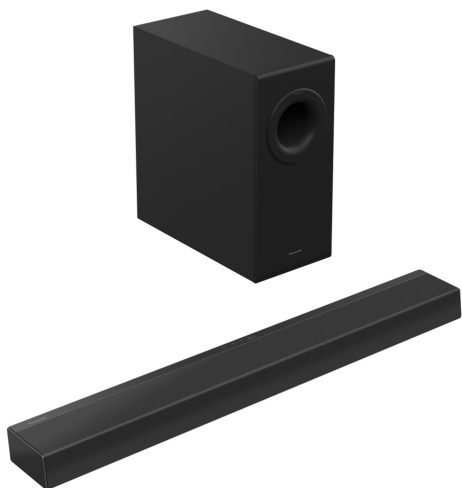

## Panasonic SC-HTB490 Slim Soundbar With Wireless Subwoofer, Powerful Bass

Model No: PN-SC-HTB490EBK

## Specifications:

---

- :Type: Soundbar
- :Power Output: 320W Total Output Power
- :Speaker System: 2.1 ch, 1 Way, 1 Speaker System (Bass Reflex), Front Speaker (Left / Right): 80 W + 80 W (1 kHz, 4 ?), Subwoofer: 160 W (100 Hz, 3 ?)
- :Sound Features: Five Dedicated Sound Modes — Standard, Cinema, Sports, Music, And News—Optimise Your Sound
- :Sound Entertainments: Wireless Subwoofer: 5 Subwoofer Level Adjustments
- :Bass Boost: Bass Reflex Port, Powerful Bass
- :Bluetooth: Bluetooth® Ver 4.2
- :Speaker / Woofer Specifications: Front Speaker (Left / Right): 1 Way, 1 Speaker System, Full Range 4.5 x 12 cm, Cone type x 2 Pcs, Bass Reflex Port | Subwoofer: 1 Way, 1 Speaker System, Woofer 16cm, Cone Type x 1pc, Bass Reflex Port, Wireless Subwoofer Delivers 160W Of Output
- :Inputs: Audio Optical Input x 1, USB Port x 1
- :Outputs: HDMI x 1 (ARC)
- :Remote Control: Yes
- :Power Consumption: Power Consumption - Main Unit - Normal Use: 24 W, Power Consumption - Standby Off 0.5 W | Power Consumption - Subwoofer - Normal Use: 22 W, Power Consumption - Standby Off 0.5 W
- :Power Source / Voltage: AC 220 - 240 V, 50/60 Hz
- :Dimensions: 800 (W) X 56 (H) X 101 (D)mm
- :Weight: 1.9kg
- :Colors: Black
- :Other Information: Virtual Surround, DTS Digital Surround, Wall Mountable