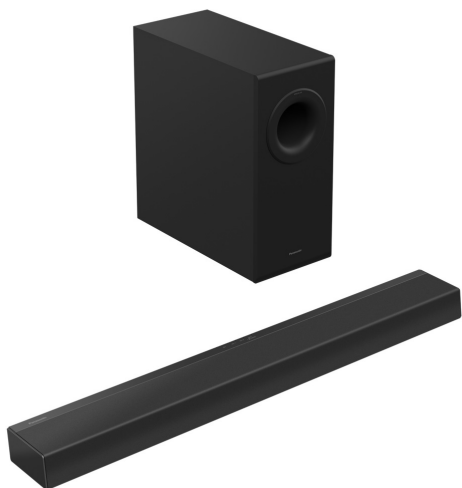

Panasonic

Panasonic SC-HTB490 Slim Soundbar With Wireless Subwoofer, Powerful Bass

Model No: PN-SC-HTB490EBK

Price:

Rs. 154,999

Warranty:

1 Years(s) manufacturer warranty.
1 Year Manufacturer Warranty.

Delivery:

Specifications:

- :Name: Panasonic SC-HTB490 Slim Soundbar With Wireless Subwoofer, Powerful Bass
- :Warranty: 1 Year Warranty
- :Type: Soundbar
- :Power Output: 320W Total Output Power
- :Speaker System: 2.1 ch, 1 Way, 1 Speaker System (Bass Reflex), Front Speaker (Left / Right): 80 W + 80 W (1 kHz, 4 ?), Subwoofer: 160 W (100 Hz, 3 ?)
- :Sound Features: Five Dedicated Sound Modes — Standard, Cinema, Sports, Music, And News—Optimise Your Sound
- :Sound Entertainments: Wireless Subwoofer: 5 Subwoofer Level Adjustments
- :Bass Boost: Bass Reflex Port, Powerful Bass
- :Bluetooth: Bluetooth® Ver 4.2
- :Speaker / Woofer Specifications: Front Speaker (Left / Right): 1 Way, 1 Speaker System, Full Range 4.5 x 12 cm, Cone type x 2 Pcs, Bass Reflex Port | Subwoofer: 1 Way, 1 Speaker System, Woofer 16cm, Cone Type x 1pc, Bass Reflex Port, Wireless Subwoofer Delivers 160W Of Output
- :Inputs: Audio Optical Input x 1, USB Port x 1
- :Outputs: HDMI x 1 (ARC)
- :Remote Control: Yes
- :Power Consumption: Power Consumption - Main Unit - Normal Use: 24 W, Power Consumption - Standby Off 0.5 W | Power Consumption - Subwoofer - Normal Use: 22 W, Power Consumption - Standby Off 0.5 W
- :Power Source / Voltage: AC 220 - 240 V, 50/60 Hz
- :Dimensions: 800 (W) X 56 (H) X 101 (D)mm
- :Weight: 1.9kg
- :Colors: Black
- :Other Information: Virtual Surround, DTS Digital Surround, Wall Mountable