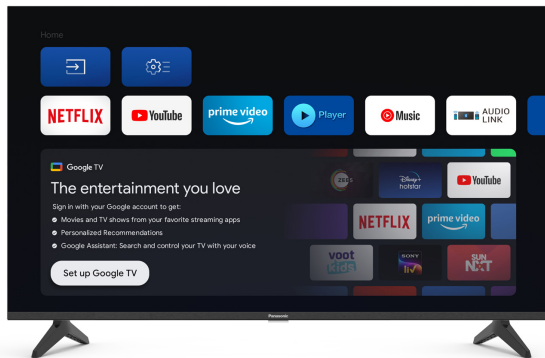

Panasonic 43" 2K HDR Google TV (TH-43MS670N)

Model No: PN-TH-43MS670N

43"

Price:

Rs. 164,999

Warranty:

3 Years(s) manufacturer warranty.
3 Year Manufacturer Warranty.

Delivery:

Specifications:

- Type: Google TV 2K HRD TV
- Screen Size: 43"
- Display Type: LED
- Display Resolution: Full HD/1920 x 1080
- Brightness: Vivid Digital Pro
- Color: Black
- Backlight Type: Adaptive Backlight Dimming
- Noise Reduction: Yes
- Design - Info: Bezel less Design
- Design - Frame Colour: Black
- Design - Stand Design: •“LESS IS PERFECT” Design Concept
- Picture (Processing) - Picture Modes: Dynamic/Normal/Cinema/True Cinema/Sport/Game
- Picture (Processing) - HDR (High Dynamic Range) Compatibility: 2K HDR
- Picture (Processing) - Picture Processor: Vivid Digital Pro
- Sound (Speakers / Amplifier) - Speaker Type: Box 6? 12W
- Sound (Speakers / Amplifier) - Audio Power Output: 20W
- Sound (Processing) - Sound Modes: Standard/Sport/Movie/Music
- Sound (Processing) - Dolby Audio Format Dupport: Dolby Digital Plus
- Sound (Processing) - DTS Audio Format Support: Dolby Digital Plus
- Software - Text Input Language: English
- Software - Operating System: Android TV 'P' - 9.0
- Software - Internet Browser: Yes
- Software - App Store: Netflix, Amazon Prime, Youtube, Browser
- On-Board Storage: 16GB Internal Memory
- Bluetooth: 2 way BT
- Wifi: 802.11 b/g/n 2.4G 2T2R, Build-in
- Playable Formats (Data): MPEG1/2/MPEG4/AC3/EAC3/AAC/WMA/FLAC
- Inputs: RF IN / DTV IN / AV1 IN / HDMI / USB / Headphone out
- Memory Card / USB Support: USB 2.0
- Remote Control: YES