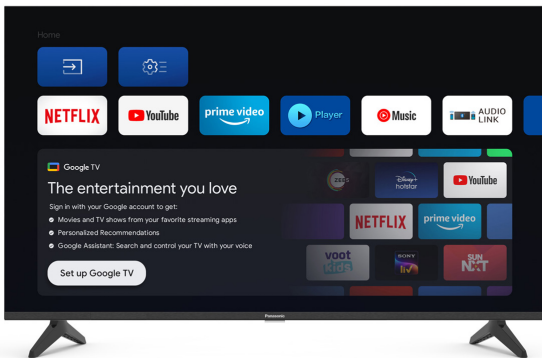

Panasonic 43" 2K HDR Google TV (TH-43MS670N)

Model No: PN-TH-43MS670N

43"

Price:

Rs. 164,999

Warranty:

3 Years(s) manufacturer warranty.
3 Year Manufacturer Warranty.

Delivery:

Specifications:

- Type: Google TV 2K HRD TV
- Screen Size: 43"
- Display Type: LED
- Display Resolution: Full HD/1920 x 1080
- Brightness: Vivid Digital Pro
- Color: Black
- Backlight Type: Adaptive Backlight Dimming
- Noise Reduction: Yes
- Design - Info: Bezel less Design
- Design - Frame Colour: Black
- Design - Stand Design: •“LESS IS PERFECT” Design Concept
- Picture (Processing) - Picture Modes: Dynamic/Normal/Cinema/True Cinema/Sport/Game
- Picture (Processing) - HDR (High Dynamic Range) Compatibility: 2K HDR
- Picture (Processing) - Picture Processor: Vivid Digital Pro
- Sound (Speakers / Amplifier) - Speaker Type: Box 6? 12W
- Sound (Speakers / Amplifier) - Audio Power Output: 20W
- Sound (Processing) - Sound Modes: Standard/Sport/Movie/Music
- Sound (Processing) - Dolby Audio Format Dupport: Dolby Digital Plus
- Sound (Processing) - DTS Audio Format Support: Dolby Digital Plus
- Software - Text Input Language: English
- Software - Operating System: Android TV 'P' - 9.0
- Software - Internet Browser: Yes
- Software - App Store: Netflix, Amazon Prime, Youtube, Browser
- On-Board Storage: 16GB Internal Memory
- Bluetooth: 2 way BT
- Wifi: 802.11 b/g/n 2.4G 2T2R, Build-in
- Playable Formats (Data): MPEG1/2/MPEG4/AC3/EAC3/AAC/WMA/FLAC
- Inputs: RF IN / DTV IN / AV1 IN / HDMI / USB / Headphone out
- Memory Card / USB Support: USB 2.0
- Remote Control: YES