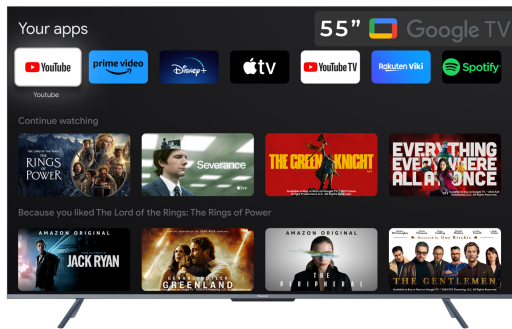

Panasonic 55" Google TV - 4K HDR TV (TH-55MX740N)

Model No: PN-TH-55MX740N

55"

Price:

Rs. 304,999

Warranty:

---

3 Years(s) manufacturer warranty.
3 Year Manufacturer Warranty.