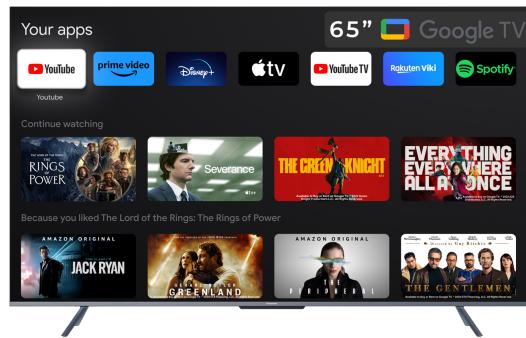

## Panasonic 65" Google TV - 4K HRD TV (TH-65MX740N)

Model No: PN-TH-65MX740N

65"

## **Specifications:**

---

- Type: Google TV - 4K HRD TV
- Screen Size: 65"
- Display Type: LED
- Display Resolution: 3840×2160 / Accuvision Display
- Viewing Angle: Wide Viewing Angle
- Brightness: HDR 10
- Color: 4K Colour Engine
- Noise Reduction: Yes
- Design - Info: Bezel less Design
- Design - Frame Colour: Black
- Design - Stand Design: Chromecast Built-in & Air Screen
- Picture (Processing) - Colour Enhancement: HEXA Chroma Drive
- Picture (Processing) - Picture Modes: Dynamic Backlight Switch
- Picture (Processing) - HDR (High Dynamic Range) Compatibility: HDR10
- Picture (Processing) - Picture Processor: 4K Color Engine
- Sound (Speakers / Amplifier) - Speaker Type: Box 6? 12W
- Sound (Speakers / Amplifier) - Audio Power Output: 20W
- Sound (Processing) - Sound Modes: Sport/Standard/Movie/Music/News
- Sound (Processing) - Dolby Audio Format Support: Dolby Audio
- Sound (Processing) - DTS Audio Format Support: Dts Studio Sound
- Software - Voice Search: Built-in Google Assistant (Voice Control)
- Software - Text Input Language: English
- Software - Operating System: Android OS (Ver. 11)
- Software - Internet Browser: Yes
- Software - App Store: Netflix, Amazon Prime, Youtube
- On-Board Storage: 16GB Internal Memory
- Bluetooth: 2 way BT
- Wifi: 802.11b/g/n 2.4G 2T2R
- Playable Formats (Data): MPEG1/2/MPEG4/AC3/EAC3/AAC/WMA/FLAC
- Convenience Features: Google Voice Assistant / Alexa Voice Assistant