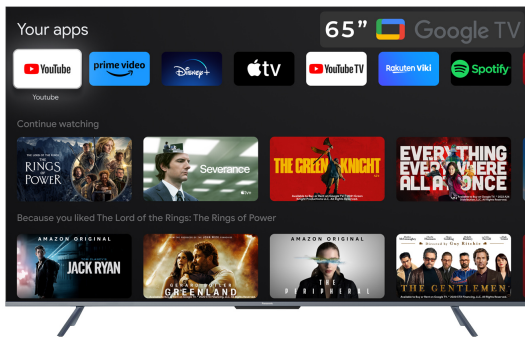

## Panasonic 65" Google TV - 4K HRD TV (TH-65MX740N)

Model No: PN-TH-65MX740N

## **Specifications:**

---

- Type: Google TV - 4K HRD TV
- Screen Size: 65"
- Display Type: LED
- Display Resolution: 3840×2160 / Accuvision Display
- Viewing Angle: Wide Viewing Angle
- Brightness: HDR 10
- Color: 4K Colour Engine
- Noise Reduction: Yes
- Design - Info: Bezel less Design
- Design - Frame Colour: Black
- Design - Stand Design: Chromecast Built-in & Air Screen
- Picture (Processing) - Colour Enhancement: HEXA Chroma Drive
- Picture (Processing) - Picture Modes: Dynamic Backlight Switch
- Picture (Processing) - HDR (High Dynamic Range) Compatibility: HDR10
- Picture (Processing) - Picture Processor: 4K Color Engine
- Sound (Speakers / Amplifier) - Speaker Type: Box 6? 12W
- Sound (Speakers / Amplifier) - Audio Power Output: 20W
- Sound (Processing) - Sound Modes: Sport/Standard/Movie/Music/News
- Sound (Processing) - Dolby Audio Format Support: Dolby Audio
- Sound (Processing) - DTS Audio Format Support: Dts Studio Sound
- Software - Voice Search: Built-in Google Assistant (Voice Control)
- Software - Text Input Language: English
- Software - Operating System: Android OS (Ver. 11)
- Software - Internet Browser: Yes
- Software - App Store: Netflix, Amazon Prime, Youtube
- On-Board Storage: 16GB Internal Memory
- Bluetooth: 2 way BT
- Wifi: 802.11b/g/n 2.4G 2T2R
- Playable Formats (Data): MPEG1/2/MPEG4/AC3/EAC3/AAC/WMA/FLAC
- Convenience Features: Google Voice Assistant / Alexa Voice Assistant