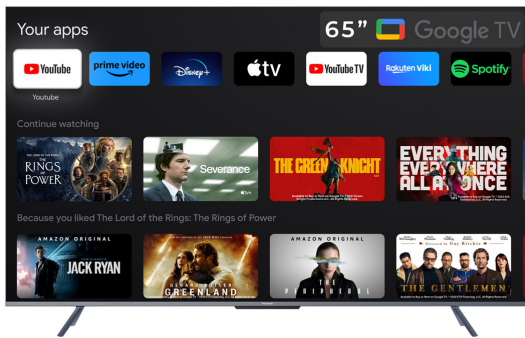

## Panasonic 65" Google TV - 4K HRD TV (TH-65MX740N)

Model No: PN-TH-65MX740N

65"

## **Specifications:**

---

- Type: Google TV - 4K HRD TV
- Screen Size: 65"
- Display Type: LED
- Display Resolution: 3840×2160 / Accuvision Display
- Viewing Angle: Wide Viewing Angle
- Brightness: HDR 10
- Color: 4K Colour Engine
- Noise Reduction: Yes
- Design - Info: Bezel less Design
- Design - Frame Colour: Black
- Design - Stand Design: Chromecast Built-in & Air Screen
- Picture (Processing) - Colour Enhancement: HEXA Chroma Drive
- Picture (Processing) - Picture Modes: Dynamic Backlight Switch
- Picture (Processing) - HDR (High Dynamic Range) Compatibility: HDR10
- Picture (Processing) - Picture Processor: 4K Color Engine
- Sound (Speakers / Amplifier) - Speaker Type: Box 6? 12W
- Sound (Speakers / Amplifier) - Audio Power Output: 20W
- Sound (Processing) - Sound Modes: Sport/Standard/Movie/Music/News
- Sound (Processing) - Dolby Audio Format Support: Dolby Audio
- Sound (Processing) - DTS Audio Format Support: Dts Studio Sound
- Software - Voice Search: Built-in Google Assistant (Voice Control)
- Software - Text Input Language: English
- Software - Operating System: Android OS (Ver. 11)
- Software - Internet Browser: Yes
- Software - App Store: Netflix, Amazon Prime, Youtube
- On-Board Storage: 16GB Internal Memory
- Bluetooth: 2 way BT
- Wifi: 802.11b/g/n 2.4G 2T2R
- Playable Formats (Data): MPEG1/2/MPEG4/AC3/EAC3/AAC/WMA/FLAC
- Convenience Features: Google Voice Assistant / Alexa Voice Assistant