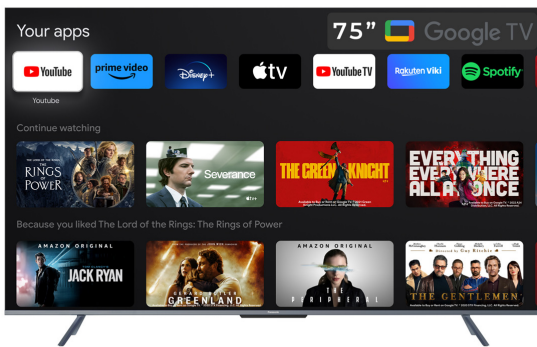

Panasonic 75" Google TV - 4K HDR TV (TH-75MX740N)

Model No: PN-TH-75MX740N

75"

Price:

Rs. 614,999

Warranty:

3 Years(s) manufacturer warranty.
3 Year Manufacturer Warranty.

Delivery:

Specifications:

- Type: Google TV - 4K HRD TV
- Screen Size: 75"
- Display Type: LED
- Display Resolution: 3840×2160 / Accuvision Display
- Viewing Angle: Wide Viewing Angle
- Brightness: HDR 10
- Color: 4K Colour Engine
- Noise Reduction: Yes
- Design - Info: Bezel less Design
- Design - Frame Colour: Black
- Design - Stand Design: Chromecast Built-in & Air Screen
- Picture (Processing) - Colour Enhancement: HEXA Chroma Drive
- Picture (Processing) - Picture Modes: Dynamic Backlight Switch
- Picture (Processing) - HDR (High Dynamic Range) Compatibility: HDR10
- Picture (Processing) - Picture Processor: 4K Color Engine
- Sound (Speakers / Amplifier) - Speaker Type: Box 6? 12W
- Sound (Speakers / Amplifier) - Audio Power Output: 20W
- Sound (Processing) - Sound Modes: Sport/Standard/Movie/Music/News
- Sound (Processing) - Dolby Audio Format Support: Dolby Audio
- Sound (Processing) - DTS Audio Format Support: Dts Studio Sound
- Software - Voice Search: Built-in Google Assistant (Voice Control)
- Software - Text Input Language: English
- Software - Operating System: Android OS (Ver. 11)
- Software - Internet Browser: Yes
- Software - App Store: Netflix, Amazon Prime, Youtube
- On-Board Storage: 16GB Internal Memory
- Bluetooth: 2 way BT
- Wifi: 802.11b/g/n 2.4G 2T2R
- Playable Formats (Data): MPEG1/2/MPEG4/AC3/EAC3/AAC/WMA/FLAC
- Convenience Features: Google Voice Assistant / Alexa Voice Assistant