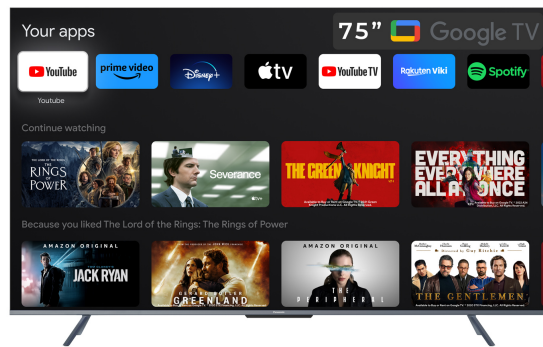

Panasonic 75" Google TV - 4K HDR TV (TH-75MX740N)

Model No: PN-TH-75MX740N

75"

Price:

Rs. 614,999

Warranty:

3 Years(s) manufacturer warranty.
3 Year Manufacturer Warranty.

Delivery:

Specifications:

- Type: Google TV - 4K HRD TV
- Screen Size: 75"
- Display Type: LED
- Display Resolution: 3840×2160 / Accuvision Display
- Viewing Angle: Wide Viewing Angle
- Brightness: HDR 10
- Color: 4K Colour Engine
- Noise Reduction: Yes
- Design - Info: Bezel less Design
- Design - Frame Colour: Black
- Design - Stand Design: Chromecast Built-in & Air Screen
- Picture (Processing) - Colour Enhancement: HEXA Chroma Drive
- Picture (Processing) - Picture Modes: Dynamic Backlight Switch
- Picture (Processing) - HDR (High Dynamic Range) Compatibility: HDR10
- Picture (Processing) - Picture Processor: 4K Color Engine
- Sound (Speakers / Amplifier) - Speaker Type: Box 6? 12W
- Sound (Speakers / Amplifier) - Audio Power Output: 20W
- Sound (Processing) - Sound Modes: Sport/Standard/Movie/Music/News
- Sound (Processing) - Dolby Audio Format Support: Dolby Audio
- Sound (Processing) - DTS Audio Format Support: Dts Studio Sound
- Software - Voice Search: Built-in Google Assistant (Voice Control)
- Software - Text Input Language: English
- Software - Operating System: Android OS (Ver. 11)
- Software - Internet Browser: Yes
- Software - App Store: Netflix, Amazon Prime, Youtube
- On-Board Storage: 16GB Internal Memory
- Bluetooth: 2 way BT
- Wifi: 802.11b/g/n 2.4G 2T2R
- Playable Formats (Data): MPEG1/2/MPEG4/AC3/EAC3/AAC/WMA/FLAC
- Convenience Features: Google Voice Assistant / Alexa Voice Assistant