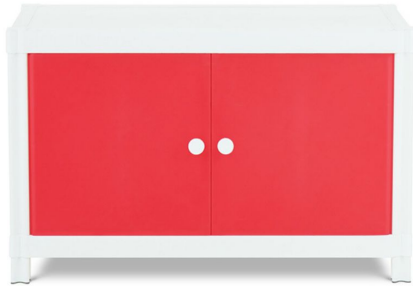

PHOENIX

Phoenix FLO S PACK 01 CHILLI (PX-FL-PACK01-CH)

Model No: PX-FL-PACK01-CH

Price:

Rs. 10,699

Warranty:

0 (s) manufacturer warranty.

Delivery:

Specifications:

- :Type: Cupboard
- :Ideal/Suitable For: Home
- :Country Of Origin: Sri Lanka
- :Dimensions: (LxWxH) : 770x430x490 mm
- :Colors: CHILLI
- :Weight: 8.5kg

Date: 2025-04-05 09:55