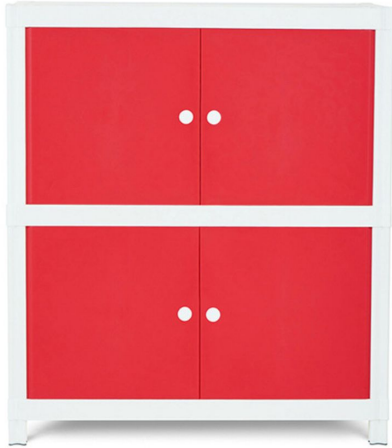

PHOENIX

Phoenix FLO S PACK 02 CHILLI (PX-FL-PACK02-CH)

Model No: PX-FL-PACK02-CH

Price:

Rs. 19,299

Warranty:

0 (s) manufacturer warranty.

Delivery:

Specifications:

- :Type: Cupboard
- :Ideal/Suitable For: Home
- :Country Of Origin: Sri Lanka
- :Dimensions: (LxWxH) : 770x430x880 mm
- :Colors: CHILLI
- :Weight: 13.5kg

Date: 2025-04-05 09:51