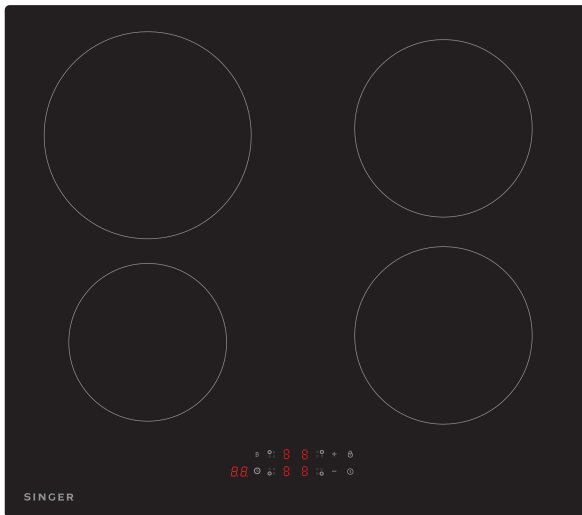

SINGER®

Singer Built In Induction Hob 60cm - SBI-MC-IF7251J1-A

Model No: SBI-MC-IF7251J1-A

Price:

Rs. 69,999

Warranty:

1 Years(s) manufacturer warranty.
1 Year Manufacturer Warranty.

Delivery:

Specifications:

- Type: Cooker Hob
- Burner / Ignition Type: Electronic
- Number Of Burners: 4
- Burner Types: Electric Burner
- Auto Ignition: Induction
- Controls / Knobs: Touch Control
- Body / Surface Material: Black Tempered Glass
- Display: LED Display
- Timer: Individual Timer
- Indicators: Residual Heat Indicators
- Design: Black
- Safety / Protection: Automatic Safety Switch Off, Overheat Protection, Child Lock
- Colors: Black
- Dimensions: 590 x 520 x 62 (w x d x h) mm
- Weight: 9.35Kg
- Other Information: 9 Power Levels, Boost 5 Mins, Pan Sensor, Power Management Function, Power 220 - 240V, 7200W (Left Front 1300W/1500W, Left Rear 2300W/2600W, Right Rear 1800W/2000W, Right Front 1800W/2000W)