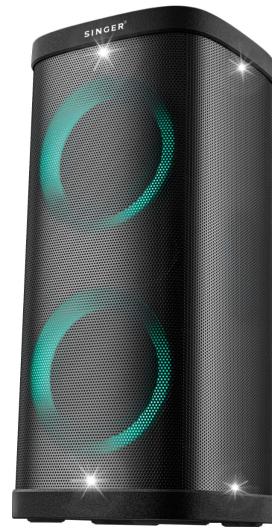

## Singer Portable Party Speaker 45W Y618

Model No: SIN-PSY618