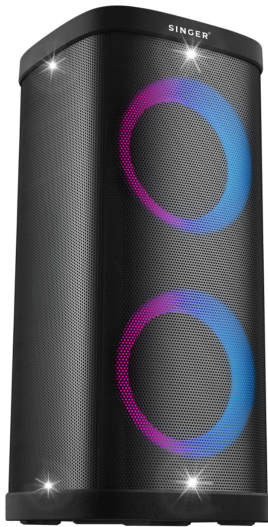

## Singer Portable Party Speaker 45W Y618

Model No: SIN-PSY618