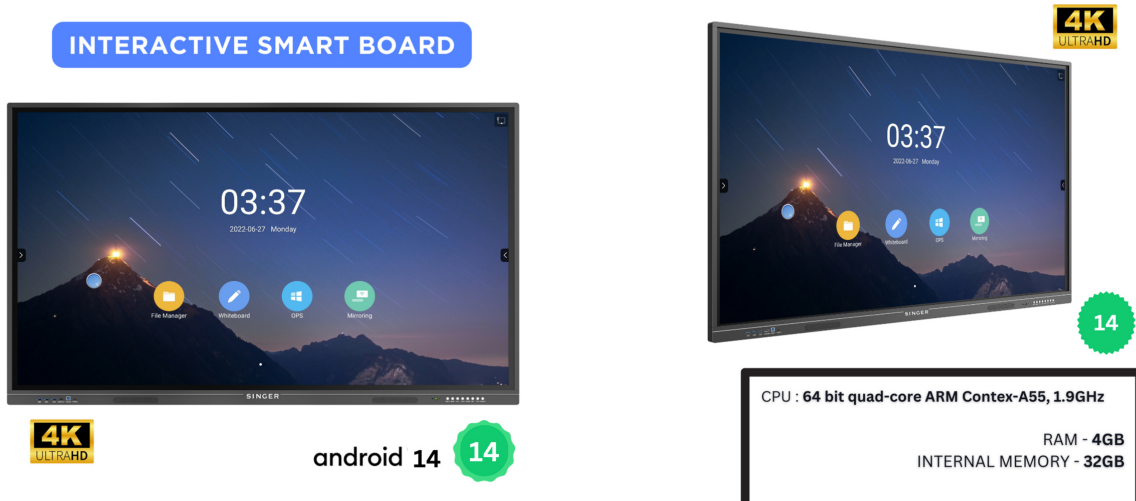

SINGER

Singer Interactive Smart Board 55" With Android 14 (4GB /32GB) - SLE-55IFPD-14

Model No: SLE-55IFPD-14

Price:

Rs. 349,999

Warranty:

2 Years(s) manufacturer warranty.
2 Years Manufacturer Warranty.

Delivery:

Specifications:

- Type: 4K Android
- Model: SLE-55IFPD-14
- Screen Size: 55 Inches
- Display Type: LED
- Display Resolution: 3840 * 2160
- Viewing Angle: H:178°, V:178°
- Brightness / Luminance: 450 cd/?
- Refresh Rate: 60Hz
- Backlight Type: LED
- Touch Panel: Tempered Glass with 4mm thickness Standard
- Touch Points: 20 Points
- Touch Resolution: 32768 * 32768
- Touch Accuracy: Diameter >=5mm?Optimum >=7mm
- Touch Response Time: Single point mode: single click?8ms ,Writing?3ms
- Design - Info: Aluminum (Front) + Metal plate SPCC (Rear)
- Design - Stand: Optional
- Sound (Speakers / Amplifier) - Audio Power Output: 15W x 2 (To front)
- Software - Operating System: Android 14
- Software - Internet Browser: Chrome
- Software - App Store: Play Store
- Windows - CPU: OPS (OPTIONAL)
- Windows - Chip Set: H110
- Windows - Memory: 8GB
- Windows - Hard Disk / Storage: 1TB (HDD) + 128GB (SSD)
- Windows - VGA Card: Integration
- On-Board Storage / Internal Memory: 32GB
- Running Memory / ROM: 4G RAM
- CPU/GPU: 64-bit quad-core ARM Contex-A55 , ARM Mali-G52
- Wifi: Yes
- Ethernet: Yes
- FM Radio: No
- Smartphone Connectivity: Yes
- Inputs: RJ45 IN*1, RJ45 OUT*1, HDMI IN*2, TOUCH USB OUT*1, Public USB 3.0*1, Android USB 2.0*1, RS232*1,COAX*1, mini AV IN*1, mini AV OUT*1, TF CARD*1, EARPHONE*1, MIC IN*1, Antenna interface*4, OPS slot with JAE interface *1
- Outputs: 1,SPDIF OUT, 1,EARPHONE
- Memory Card / USB Support: USB
- Built-In Microphone: NO
- Remote Control: Yes
- Built-In Tuner / TV System: No
- Power And Energy Saving - Power Saving Mode / Back Light Off Mode: Yes
- Power And Energy Saving - Power Consumption (Standby Mode): < 0.5W
- Power And Energy Saving - Power Consumption (In Operation): 150W