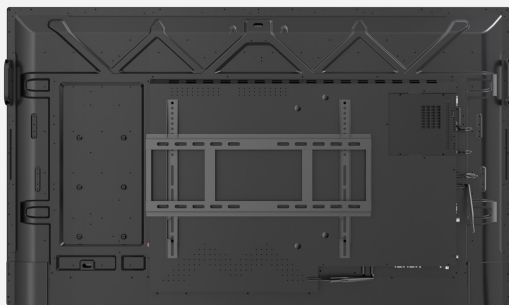

SINGER®

Singer Interactive Smart Board 65" - SLE65IFPD

Model No: SLE-65IFPD

INTERACTIVE SMART BOARD

CPU : 64 bit Quad-core ARM Cortex-A55
RAM : 4GB
Internal Memory : 32GB

Portable Stand (Optional)

PRODUCT CODE : IFPSTANDAU

**This (Optional) Product Is Not Included
With This Interactive Smart Board**

Price:

Rs. 549,999

Warranty:

---

2 Years(s) manufacturer warranty.
2 Years Manufacturer Warranty.