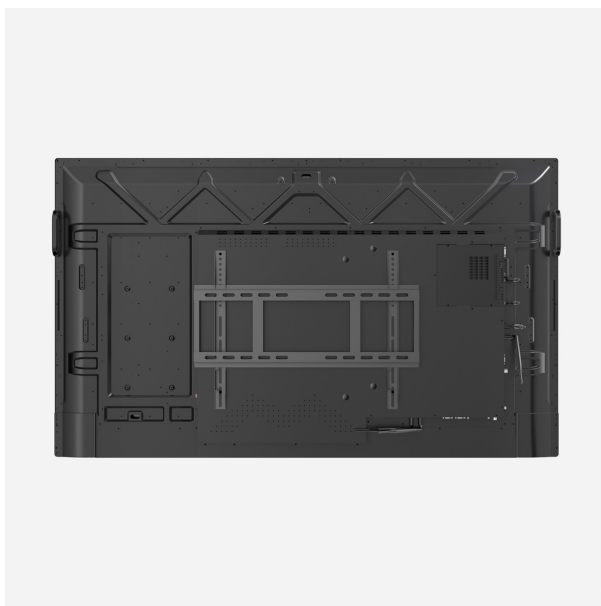

## Singer Interactive Smart Board 65" - SLE65IFPD

Model No: SLE-65IFPD

### INTERACTIVE SMART BOARD

CPU : 64 bit Quad-core ARM Cortex-A55  
RAM : 4GB  
Internal Memory : 32GB