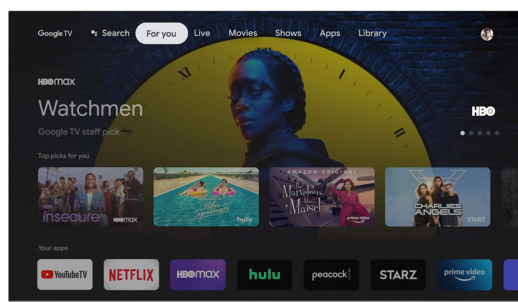

## Singer 55" 4K HDR Google TV (SLE55G3EN)

Model No: SLE55G3EN

55"

 Google TV

 Google TV