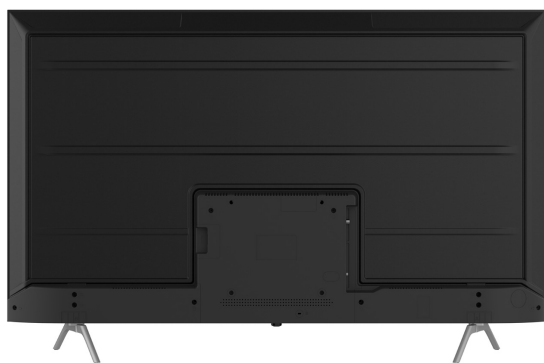

SINGER®

Singer 75" 4K HDR Google TV (SLE75G3EN)

Model No: SLE75G3EN

75"

 Google TV

 Google TV

Price:

Rs. 449,999

Specifications:

- Type: UHD 4K SMART
- Screen Size: 75"
- Display Type: LED
- Display Resolution: 3840*2160
- Viewing Angle: 176° /176°
- Brightness: 250 nits(Module Typ)
- Refresh Rate: 60Hz
- Backlight Type: DLED
- Sound (Speakers / Amplifier) - Speaker Type: Bottom
- Sound (Speakers / Amplifier) - Audio Power Output: 2 x 10W
- Sound (Processing) - Dolby Audio Format Dupport: DTS Studio Sound
- Software - Electronic Program Guide (EPG): YES
- Software - On/Off Timer: NO
- Software - Sleep Timer: YES
- Software - Closed Captions (Analog/Digital): NO
- Software - Operating System: Google TV
- Software - Internet Browser: YES
- Software - App Store: Google Store
- On-Board Storage: 2GB RAM, 16GB FLASH Memory
- Bluetooth: YES
- Wifi: 2.4G 2T2R
- Ethernet: YES
- Smartphone Connectivity: YES , Chromecast Built-in
- Inputs: HDMI (X2) USB 2.0(X2) Side , , SPDIF *1 (Optical) ,
- Outputs: 1 Optical
- Memory Card / USB Support: No
- Built-In Microphone: NO
- Remote Control: YES
- Built-In Tuner - TV System (Analog): Yes
- Built-In Tuner - Tuner Channel Coverage (Analog): Y

- Built-In Tuner - TV System (Digital Terrestrial): Y
- Power And Energy Saving - Power Consumption (Standby Mode): <0.5W
- Power And Energy Saving - Power Consumption (In Operation): 160W
- Power And Energy Saving - Power Requirements (Voltage/Frequency): 100-240V
- Dimensions: 1820*138*1080
- Weight: 28 KG