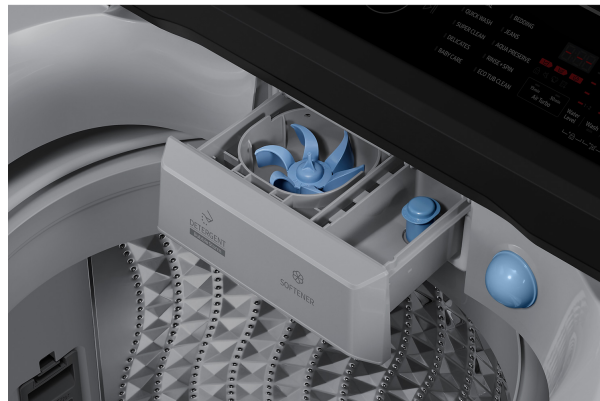

## Samsung Top Loader Washing Machine WA11CG5745BY - 11 kg, Wobble Technology

Model No: SMGWA11CG5745BY

## **Specifications:**

---

- Type: Fully Automatic
- Inverter: Digital Inverter
- Capacity: 11kg
- Spin Speed (RPM): 700 RPM
- No Of Tubs: 1
- Loading Type: Top Loading
- Display / Panel: LED Display
- Special Features: Eco Bubble / BubbleStorm™ / Speed Spray™
- Programs / Functions: 9 Programs
- Timer: Yes
- Internal Light: No
- Suitable For: Domestic
- Child Lock: Yes
- Energy Saving Modes: Yes
- Eco Mode: Yes
- Voltage / Power Frequency: 230V/50Hz
- Dimensions: 660 x 1127 x 740 mm
- Weight: 40 kg
- Colors: Lavender Gray