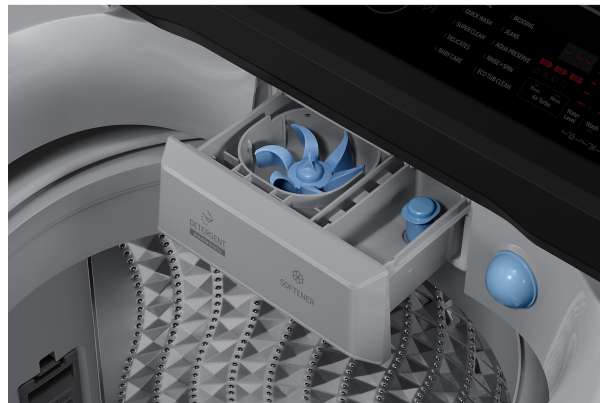

SAMSUNG

Samsung Top Loader Washing Machine WA11CG5745BY - 11 kg, Wobble Technology

Model No: SMGWA11CG5745BY

Price:

Rs. 139,999

Warranty:

1 Year(s) manufacturer warranty.

SAMUSUNG WARRANTY: 1 YEAR [Digital Inverter motor - 20 Year]

Specifications:

- Type: Fully Automatic
- Inverter: Digital Inverter
- Capacity: 11kg
- Spin Speed (RPM): 700 RPM
- No Of Tubs: 1
- Loading Type: Top Loading
- Display / Panel: LED Display
- Special Features: Eco Bubble / BubbleStorm™ / Speed Spray™
- Programs / Functions: 9 Programs
- Timer: Yes
- Internal Light: No
- Suitable For: Domestic
- Child Lock: Yes
- Energy Saving Modes: Yes
- Eco Mode: Yes
- Voltage / Power Frequency: 230V/50Hz
- Dimensions: 660 x 1127 x 740 mm
- Weight: 40 kg
- Colors: Lavender Gray