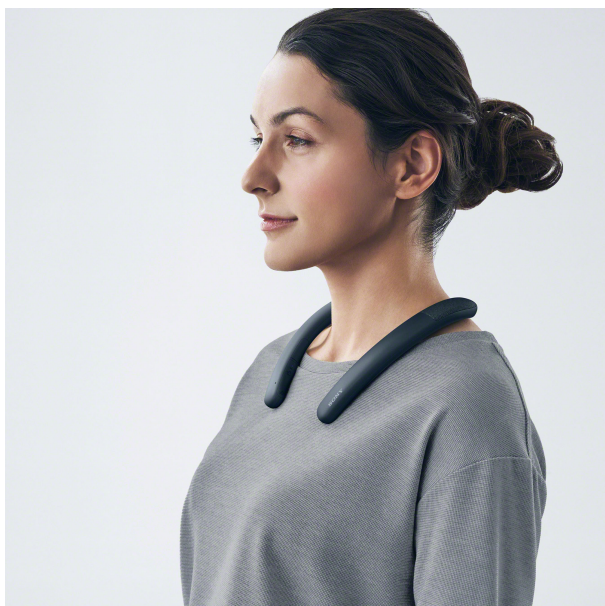

## Sony NB10 Wireless Neckband Speaker (Black)

Model No: SRS-NB10

- Battery: Internal Rechargeable Battery
- Dimensions: Approx. 191mm x 49mm x 185mm
- Weight: Approx. 113g
- Colors: Black
- Other Information: Hear Clearly, It's All In A Day's Work: With a full-range speaker unit that's angled upwards so sound is optimised for your ears alone, you'll hear every word clearly while others in the room will barely notice. A passive radiator embedded at the back of the unit boosts the bass to ensure the sound is well-balanced, making every meeting effortless. | Be Heard, Even When Home Is Noisy: Whatever's going on around you, your voice will always be heard clearly thanks to Precise Voice Pickup Technology. A high-quality beam-forming array using two microphones, combined with advanced audio signal processing means that the SRS-NB10 minimises feedback and echo, whilst delivering crystal clear voice quality to the person, or people, on the call.