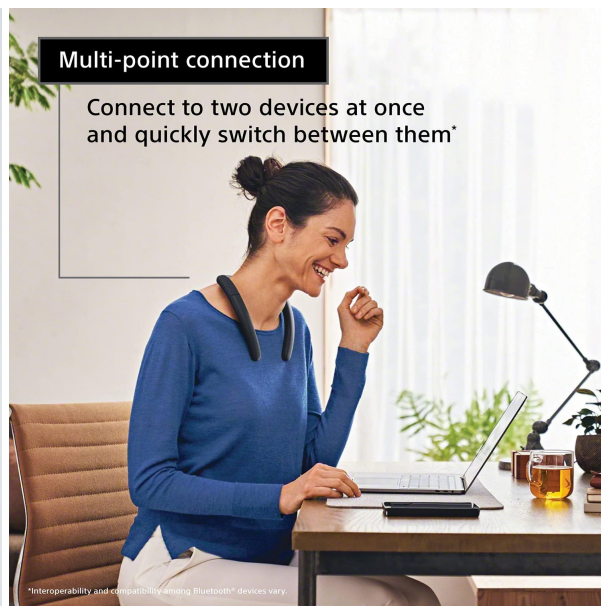

## Sony NB10 Wireless Neckband Speaker (Black)

Model No: SRS-NB10