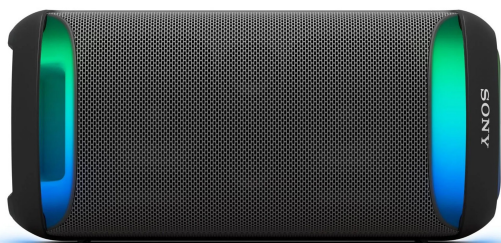

# SONY

## Sony XV500 X-Series Wireless Party Speaker

Model No: SRS-XV500

## **Specifications:**

---

- :Name: SONY XV500 X-SERIES WIRELESS PARTY SPEAKER
- :Warranty: 1 Year Manufacturer Warranty
- :Type: Bluetooth Speakers / Wireless Speakers
- :Speaker System: Wireless
- :Sound Features: Clear Audio, MEGA BASS, volume step 51, DSEE, Custome EQ band 3, LIVE SOUND
- :Sound Entertainments: Yes
- :Bass Boost: Yes
- :Display / Panel: No
- :Bluetooth: Bluetooth V5.2
- :NFC: No
- :Wifi: No
- :Ethernet: No
- :Tuner: No
- :Lighting Effects: Yes
- :Karaoke: Yes
- :Equalizer: Yes
- :Speaker / Woofer Specifications: Tweeter x 2 (Approx 60 mm), Woofer x 2 (Approx 140 - 140 mm)
- :Playable Discs (Audio): No
- :Playable Discs (Video): No
- :Convenience Features: Stereo Pair, Party Connect
- :Built / Design: IPX4 water resistant
- :Inputs: Stereo Mini Jack (IN), USB A, Mic Input 1 (?6.3 mm), Guitar/Mic Input 1 (?6.3 mm)
- :Outputs: USB A (Only for DC OUT)
- :Memory Card / USB Support: USB
- :Built-In Microphone: No
- :Remote Control: No
- :Play Time: 25 hours