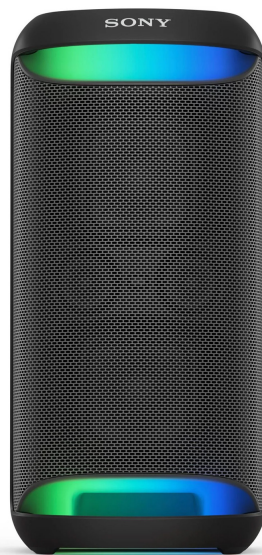

# SONY

## Sony XV500 X-Series Wireless Party Speaker

Model No: SRS-XV500

### Price:

---

Rs. 248,999