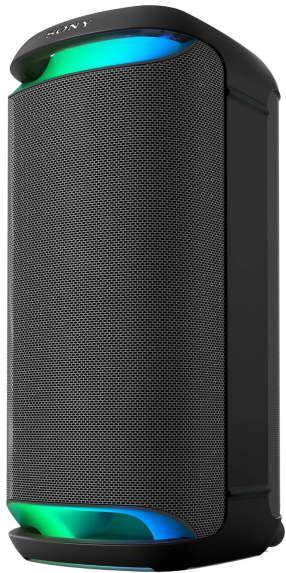

SONY

Sony XV800 X-Series Wireless Party Speaker

Model No: SRS-XV800

Price:

Rs. 334,999

Warranty:

2 Years(s) manufacturer warranty.
2 Year Manufacturer Warranty.

Delivery:

Specifications:

- :Type: Bluetooth Speakers / Wireless Speakers
- :Speaker System: Wireless, 2-Way, Bass Reflex
- :Surround: Yes
- :Sound Features: X-Balanced speaker Units, Clear audio+, MEGA BASS, Volume step 51, DSEE, Custom EQ Band 3, LIVE SOUND, TV Sound Booster
- :Bass Boost: Yes
- :Display / Panel: No
- :Bluetooth: Yes, V 5.2
- :NFC: No
- :Wifi: No
- :Ethernet: No
- :Tuner: No
- :Lighting Effects: Yes
- :Karaoke: Yes
- :Equalizer: Yes
- :Speaker / Woofer Specifications: Tweeter units: Approx 60mm, Woofer unit: Approx 170-170mm, Rear tweeter unit: Approx 40mm (Tweeter Unit: 3, Woofer Unit: 2, Rear Tweeter Unit: 2)
- :Playable Discs (Audio): No
- :Playable Discs (Video): No
- :Convenience Features: Stereo Pair, Party Connect
- :Built / Design: IPX4 (When Placed Vertically), IPX2 (When Placed Horizontally)
- :Inputs: Stereo Mini Jack (IN), USB A, Optical Digital Input, Mic Input, Guitar / MIC Input
- :Outputs: USB A (5V 1.5A) - USB POWER PORT FOR SMARTPHONE
- :Memory Card / USB Support: USB
- :Built-In Microphone: No
- :Remote Control: No
- :Play Time: Approx. 25 Hours
- :Battery: Internal Rechargeable Battery

- :Power Consumption: Approx. 77W
- :Dimensions: Approx. 317mm x 720mm x 375mm
- :Weight: Approx 18.5 kg
- :Colors: Black
- :Other Information: The XV800 speaker is built to party with a loud and clear sound. Aside from being portable enough to easily move around, it also projects sound on all sides, so that your guests will get a great sound experience whether they're standing in front of it or behind.