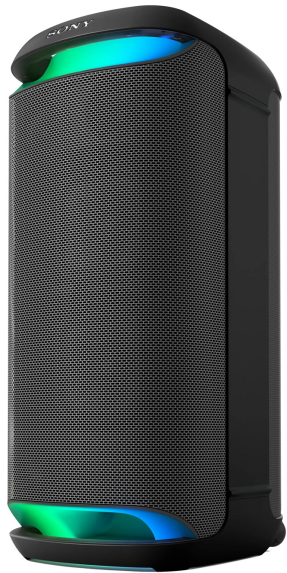

# SONY

## Sony XV800 X-Series Wireless Party Speaker

Model No: SRS-XV800

### Price:

Rs. 334,999

- :Power Consumption: Approx. 77W
- :Dimensions: Approx. 317mm x 720mm x 375mm
- :Weight: Approx 18.5 kg
- :Colors: Black
- :Other Information: The XV800 speaker is built to party with a loud and clear sound. Aside from being portable enough to easily move around, it also projects sound on all sides, so that your guests will get a great sound experience whether they're standing in front of it or behind.