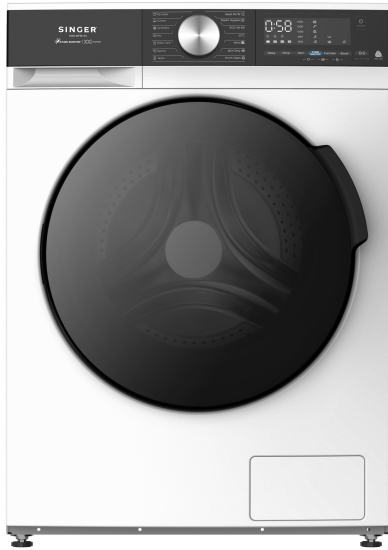

SINGER®

Singer Washing Machine & Dryer Front Loading 12Kg (SWD-MFM120)

Model No: SWD-MFM120

Price:

Rs. 199,999

Warranty:

1 Years(s) manufacturer warranty.
1 Year Manufacturer Warranty.

Delivery:

Specifications:

- Type: Fully Automatic Dryer Machine
- Inverter: Yes
- Capacity: Washing Capacity 12 Kg, Drying Capacity 8 Kg
- Spin Speed (RPM): 1600 RPM
- No Of Tubs: 1
- Loading Type: Front Loader
- Display / Panel: Digital/LED
- Programs / Functions: Number Of Programs: 16
- Timer: Yes
- Detergent Compartment: Yes
- Suitable For: Domestic
- Energy Saving Modes: Energy Rating - Energy Efficiency Class: A, Energy Rating - Washing Performance Class: A, Energy Rating - Spin-Drying Efficiency Class: A, Energy Rating - Wash Ratio: 1.03, Energy Rating - Moisture Ratio: 45%, Energy Rating - Final Moisture Content: -3%~+3%, Energy Rating - Annual Energy Consumption (AEC): 1360 kW·h/annum, Energy Rating - Energy Consumption (Cotton 60°C Full Load) : 1.30 kW·h/Cycle, Energy Rating - Energy Consumption (Dry) : 5.50 kW·h/Cycle, Energy Rating - Weighted Annual Water Consumption (AWC): 26000 L/Annum, Energy Rating - Water Consumption (Cotton 60°C Full Load) : 75 L, Energy Rating - Water Consumption (Dry) : 55 L, Energy Rating - Average Programm Time (Cotton 60°C Full Load) : 265 min, Energy Rating - Average Programm Time (Dry) : 390 min, Energy Rating - Airborne Washing Acoustical Noise Emissions: 56 dB, Energy Rating - Airborne Spinning Acoustical Noise Emissions: 78 dB, Energy Rating - Airborne Drying Acoustical Noise Emissions: 62 dB
- Accessories Provided: Yes
- Power Consumption: Rated Power: 2000 W, Power Consumption Left-On Mode: 1.0 W, Power Consumption Off-Mode: 0.5 W
- Voltage / Power Frequency: Rated Power Supply: 220~240, Rated Frequency: 50 Hz, Rated Current: 10 A
- Dimensions: Net Dimensions (W*D*H): 595 * 565 * 850 mm
- Weight: Net Weight: 70 Kg