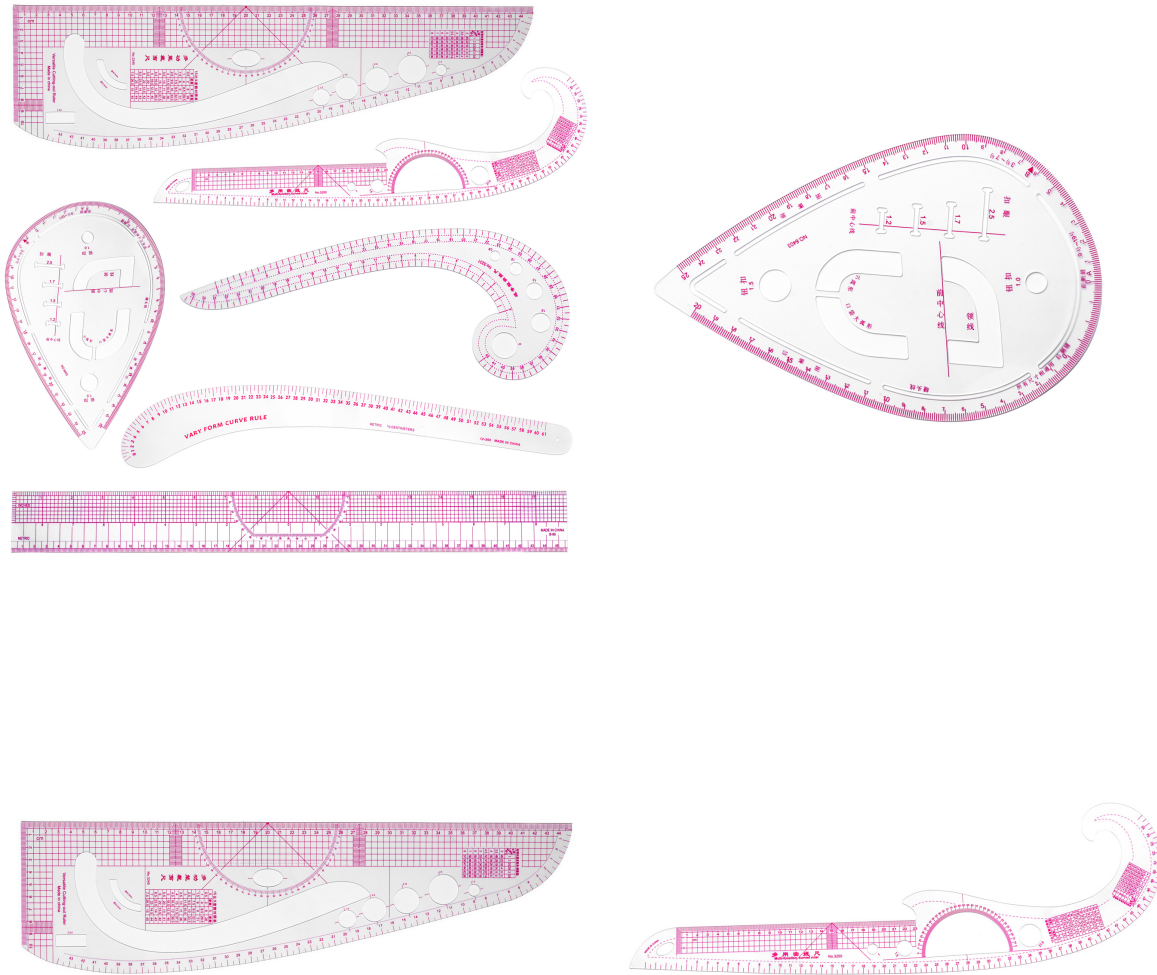

# SINGER®

## Singer Tailor Ruler Set For Pattern Making - 6 Types (TAILOR-RULER-PACK)

Model No: TAILOR-RULER-PACK

### Price:

---

Rs. 1,800