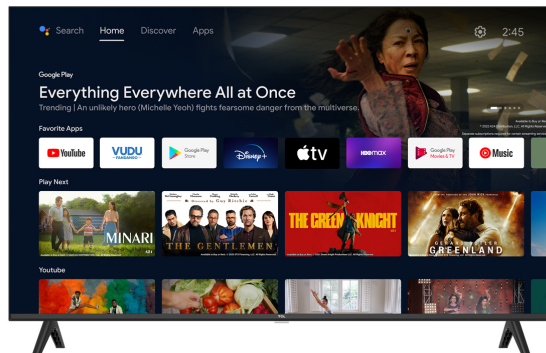

## TCL 43" Full HD Google TV - TCL43S5400

Model No: TCL43S5400