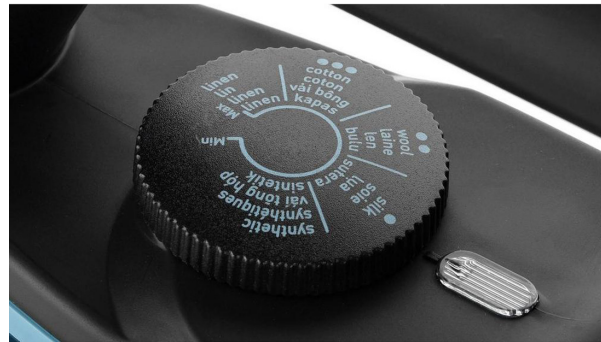

## Tefal Dry Iron Classical 1200W

Model No: TFFS2920MO

## **Specifications:**

---

- Type: Dry Iron
- Power / Wattage: 1200 Watts
- Soleplate Type: Non-Stick Soleplate
- Other Information: Light Weight For Easy Handling

Date: 2024-11-24 16:29