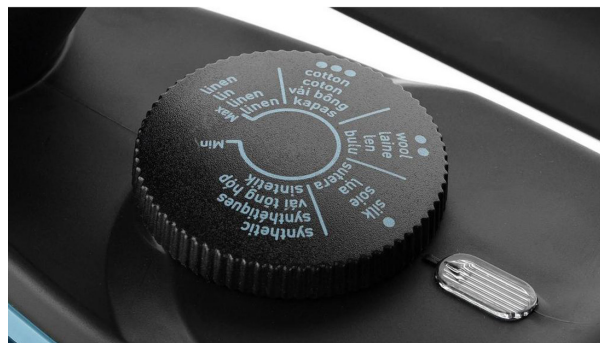

Tefal

Tefal Dry Iron Classical 1200W

Model No: TFSS2920MO

Price:

Rs. 10,699

Warranty:

1 Years(s) manufacturer warranty.
1 Year Manufacturer Warranty.

Delivery:

Specifications:

- Type: Dry Iron
- Power / Wattage: 1200 Watts
- Soleplate Type: Non-Stick Soleplate
- Other Information: Light Weight For Easy Handling

Date: 2025-04-09 04:01